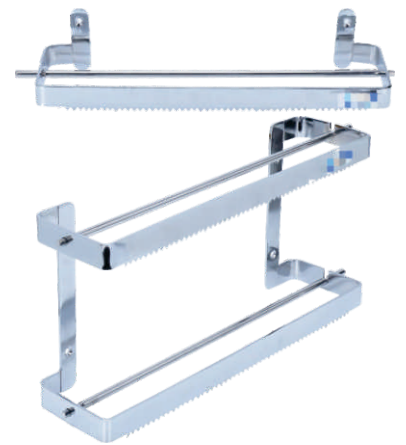

KITCHEN BASKET

227

ST

	Code:	Rate
Cylinder Trolley	CT-3079	1450/-

ST

DETERGENT	Code:	Rate
	DG-3080	919/-

Foil Cutter	Code:	Rate
Single	FC-3081	1350/-
Double	FC-3082	2420/-

PUSH Bin ST