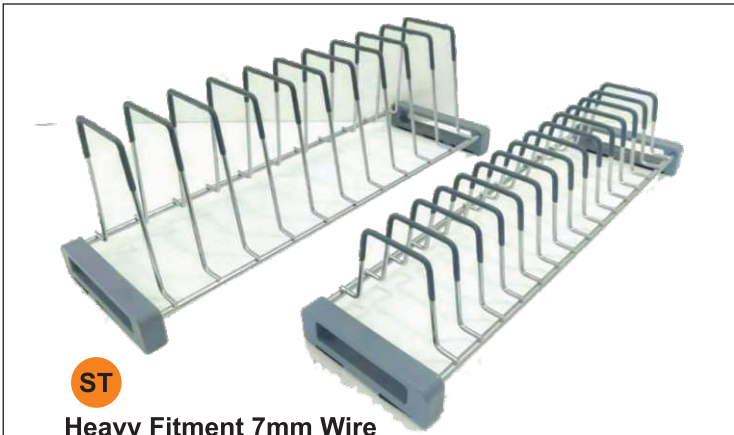

KITCHEN BASKET

ST

Heavy Fitment 7mm Wire

	Code:	Rate
Thali Partition	FW-4085	986/-
Cup Partition	FW-4086	1033/-
Plate Partition	FW-4087	962/-

PVC Cutlery