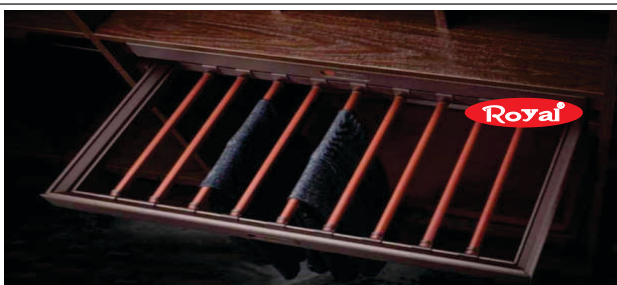

Royal

TROUSER & SAREE RACK

Iteam Name	WxDxH	Carcase	Code:	Rate
TROUSER & SAREE RACK	564*460*71	600mm	WA-4070	12240/-
TROUSER & SAREE RACK	864*460*71	900mm	WA-4071	19102/-

IM