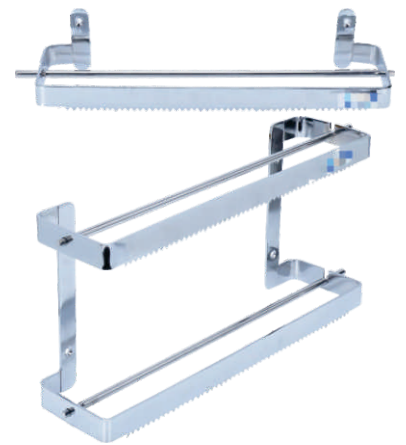

KITCHEN BASKET

ST

	Code:	Rate
Cylinder Trolley	CT-3079	1450/-

ST

DETERGENT	Code:	Rate
	DG-3080	919/-

Foil Cutter	Code:	Rate
Single	FC-3081	1350/-
Double	FC-3082	2420/-

PUSH Bin ST

SIZE	weight	Code:	RATE
8**16"	1.200 KG	PB-3083	
8**28"	2.300 KG	PB-3084	
10**18"	1.700 KG	PB-3085	
10**28"	2.800 KG	PB-3086	
12**28"	3.700 KG	PB-3087	
12**32"	4.000 KG	PB-3088	
14**32"	4.800 KG	PB-3089	