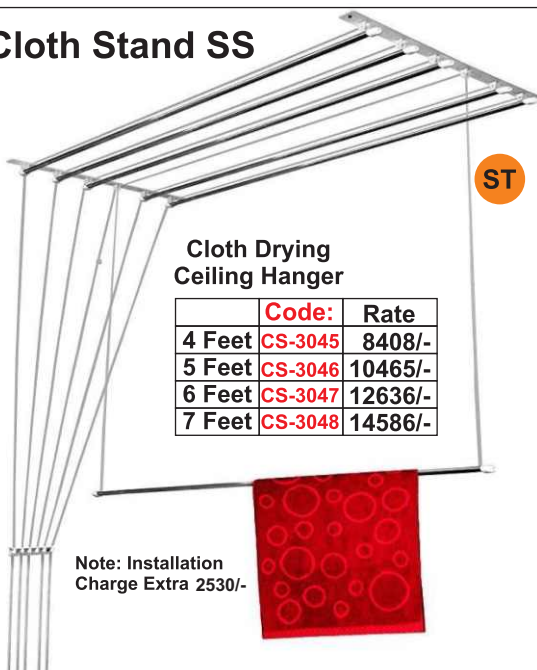

Cloth Stand SS

Cloth Drying
Ceiling Hanger

	Code:	Rate
4 Feet	CS-3045	8408/-
5 Feet	CS-3046	10465/-
6 Feet	CS-3047	12636/-
7 Feet	CS-3048	14586/-

Note: Installation
Charge Extra 2530/-

MS Powder Coted

ALLFOLD