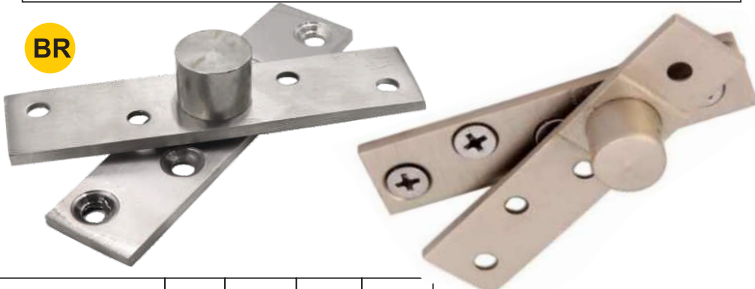

BR

Corner Glass Hinges Brass		
SIZE	6 mm	8 mm
Rate	1065/-set	
Code:	CG-2823	CG-2824

Glass Knob Brass

BR

Size	Code:	Rate
25x22x8 mm	GK-2825	218/-Pc
50x22x8 mm	GK-2826	430/-Pc

Ply to Glass Hinges brass

BR

Size	Code:	Rate
38x30x6 mm	GH-2827	904/-set
38x30x8 mm	GH-2828	947/-set
50x33x8 mm	GH-2829	1157/-set

FOLDING BRACKET

BR

BRASS FOLDING BRACKETS

Size in Inch	WEIGHT	Folding Brackets Light
Code: BB-2832	BB-2833	
2X8	0.048kg	150/-Pc
Code: BB-2836	BB-2837	
2X12	0.052kg	160/-Pc

BRASS D BRACKETS

Rates Per Pcs

Size in Inch	Code:	WEIGHT	D Bracket Light	Code:	STEEL
1.1/2X6	BB-2840	0.012 kg	40/-	BB-2848	14/-
1.1/2X8	BB-2841	0.013 kg	47/-	BB-2849	14/-
1.1/2X10	BB-2842	0.014 kg	51/-	BB-2850	14/-
1.1/2X12	BB-2843	0.015 kg	54/-	BB-2851	14/-
2x6	BB-2844	0.017 kg	56/-	BB-2852	18/-
2x8	BB-2845	0.018 kg	60/-	BB-2853	18/-
2x10	BB-2846	0.020 kg	66/-	BB-2854	18/-
2x12	BB-2847	0.021 kg	70/-	BB-2855	18/-

BR

	Code:	3x3/4	Code:	4x1
Bearing Pivot Center Brass	BP-2838	271/-pc	BP-2839	498/-pc

	Code:	3x3/4	Code:	4x1
Bearing Pivot Side Brass	BSP-2840	303/-	BSP-2841	507/-

BR

BRASS D BRACKETS

Rates Per Pcs

Size in Inch	WEIGHT	Code:	D Bracket SS Heavy	Code:	D Bracket Antique Heavy
2x6	0.036 KG	BB-2856	104/-	BB-2857	107/-
2x8	0.038 KG	BB-2858	113/-	BB-2859	116/-
2x10		BB-2860	117/-	BB-2861	120/-
2x12	0.040 KG	BB-2862	121/-	BB-2863	124/-