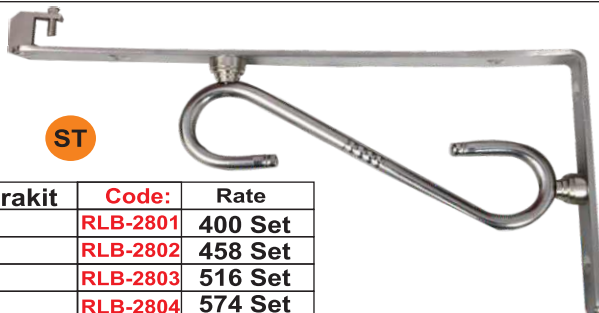

Full Mirror Dibbi - (Diamond) -	Code:	Rate
	CAP-2790	42/-

Half Mirror Dibbi- (Diamond)	Code:	Rate
	CAP-2791	38/-

Full Mirror Dibbi - (Steel)	Code:	Rate
	CAP-2792	36 /-

Half Mirror Dibbi- (Steel)	Code:	Rate
	CAP-2793	30/-

Mirror Cap Daimond	Code:	Rate
Size : 19mm -	CAP-2796	26/-
Size : 25mm -	CAP-2797	30/-

Glass Runer	Code:	Rate
Brown Hp	HP-2798	58/Pc

Glass Runer	Code:	Rate
CP HP	HP-2799	60/Pc

SIZE	RATE	SS	AB	BLACK	RG	GOLD
1/2"	RATE	13/-	31/-	31/-	31/-	31/-
	CODE	CAP-3012	CAP-3013	CAP-3014	CAP-3015	CAP-3016
3/4"		14/-	33/-	33/-	33/-	33/-
	CODE	CAP-2794	CAP-3001	CAP-3002	CAP-3003	CAP-3004
1"		18/-	38/-	38/-	38/-	38/-
	CODE	CAP-2795	CAP-3005	CAP-3006	CAP-3007	CAP-3008
1.25"		70/-	****	****	****	****
	CODE	CAP-3009				
1.50"		86/-	****	****	****	****
	CODE	CAP-3010				
2"		124/-	****	****	****	****
	CODE	CAP-3011				

Glass Runer	Code:	Rate
HP - Important	HP-2800	72/Pc