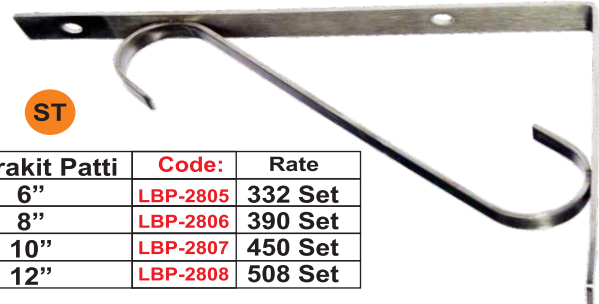

Full Mirror Dibbi - (Diamond) -	Code:	Rate
	CAP-2790	42/-

Half Mirror Dibbi- (Diamond)	Code:	Rate
	CAP-2791	38/-

Full Mirror Dibbi - (Steel)	Code:	Rate
	CAP-2792	36 /-

Half Mirror Dibbi- (Steel)	Code:	Rate
	CAP-2793	30/-

Mirror Cap Daimond	Code:	Rate
Size : 19mm -	CAP-2796	26/-
Size : 25mm -	CAP-2797	30/-

Glass Runer	Code:	Rate
Brown Hp	HP-2798	58/Pc

Glass Runer	Code:	Rate
CP HP	HP-2799	60/Pc

SIZE	RATE	SS	AB	BLACK	RG	GOLD
1/2"	RATE	13/-	31/-	31/-	31/-	31/-
	CODE	CAP-3012	CAP-3013	CAP-3014	CAP-3015	CAP-3016
3/4"		14/-	33/-	33/-	33/-	33/-
	CODE	CAP-2794	CAP-3001	CAP-3002	CAP-3003	CAP-3004
1"		18/-	38/-	38/-	38/-	38/-
	CODE	CAP-2795	CAP-3005	CAP-3006	CAP-3007	CAP-3008
1.25"		70/-	****	****	****	****
	CODE	CAP-3009				
1.50"		86/-	****	****	****	****
	CODE	CAP-3010				
2"		124/-	****	****	****	****
	CODE	CAP-3011				

Glass Runer	Code:	Rate
HP - Important	HP-2800	72/Pc