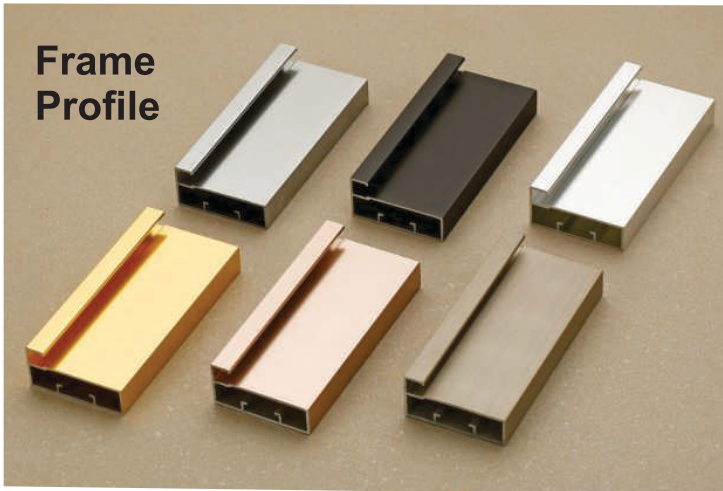

G Profile

198

AL

	Brush Polish SS Matt	CP	Black	Rose Gold	Gold	Anodized
G Profile (10 feet)	1988/-	1988/-	1988/-	1988/-	1988/-	1988/-
Code:	GP-1610	GP-1612	GP-1613	GP-1614	GP-1615	GP-1616

G Profile Cap

	Code:	Rate
SS Satin	GPC-1617	75 SET
Anodized	GPC-1618	75 SET
Black	GPC-1619	75 SET
Rose Gold	GPC-1620	75 SET
Gold	GPC-1621	75 SET
CP	GPC-1622	75 SET
Gray	GPC-1623	75 SET

J Profile Handle

AL

AL

	Brush Finish SS Matt	CP	Black	Rose Gold	Gold	Anodized
J Profile Handle (10 feet)	2677/-	2677/-	2677/-	2677/-	2677/-	2677/-
Code:	GPH-1624	GPH-1625	GPH-1626	GPH-1627	GPH-1628	GPH-1629

F Profile Handle (10 Feet)	Brush Finish SS Matt	CP	Black	Rose Gold	Gold	Anodized
	2020/-	2020/-	2020/-	2020/-	2020/-	2020/-
Code:	FPH-1630	FPH-1631	FPH-1632	FPH-1633	FPH-1634	FPH-1635

AL

AL

	Brush Polish SS Matt	CP	Black	Rose Gold	Gold	Anodized
Frame Profile 45 mm (10 Feet)	2677/-	2677/-	2677/-	2677/-	2677/-	2677/-
Code:	F45-1636	F45-1637	F45-1638	F45-1639	F45-1640	F45-1641
Frame Profile Handle 68 mm (10 Feet)	3535/-	3535/-	3535/-	3535/-	3535/-	3535/-
Code:	F68-1642	F68-1643	F68-1644	F68-1645	F68-1646	F68-1647

Connector Double Screw

IR

Profile	Code:	Rate
L Connector with Iron Double Screw	LCS-1648	162/-
L Connector with Steel Double Screw	LCS-1649	190/-

Connector Single Screw

IR

Profile	Code:	Rate
L Connector with Iron Screw	LCS-1650	112/-
L Connector with Steel Screw	LCS-1651	134/-