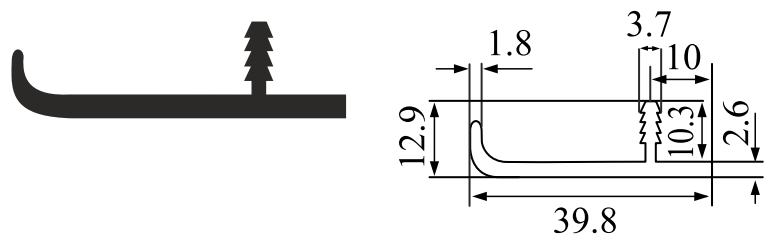

AL

AL

	Brush Finish SS Matt	CP	Black	Rose Gold	Gold	Anodized
J Profile Handle (10 feet)	2677/-	2677/-	2677/-	2677/-	2677/-	2677/-
Code:	GPH-1624	GPH-1625	GPH-1626	GPH-1627	GPH-1628	GPH-1629