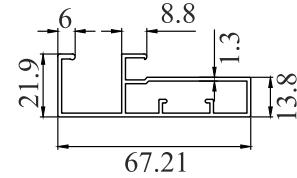

AL

AL

	Brush Polish SS Matt	CP	Black	Rose Gold	Gold	Anodized
Frame Profile 45 mm (10 Feet)	2677/-	2677/-	2677/-	2677/-	2677/-	2677/-
Code:	F45-1636	F45-1637	F45-1638	F45-1639	F45-1640	F45-1641
Frame Profile Handle 68 mm (10 Feet)	3535/-	3535/-	3535/-	3535/-	3535/-	3535/-
Code:	F68-1642	F68-1643	F68-1644	F68-1645	F68-1646	F68-1647

IR

Profile	Code:	Rate
L Connector with Iron Double Screw	LCS-1648	162/-
L Connector with Steel Double Screw	LCS-1649	190/-

IR

Profile	Code:	Rate
L Connector with Iron Screw	LCS-1650	112/-
L Connector with Steel Screw	LCS-1651	134/-

Frame Profile & Frame Profile (Narrow handle)

AL

AL

	Brush Polish SS Matt	CP	Black	Rose Gold	Gold	Anodized
Frame Profile 20mm /22 mm (10 Feet)	2222/-	2222/-	2222/-	2222/-	2222/-	2222/-
Code:	FP20-1652	FP20-1653	FP20-1654	FP20-1655	FP20-1656	FP20-1657
i Handle 20mm /22 mm (10 Feet)	2929/-	2929/-	2929/-	2929/-	2929/-	2929/-
Code:	IB20-1658	IB20-1659	IB20-1660	IB20-1661	IB20-1662	IB20-1663