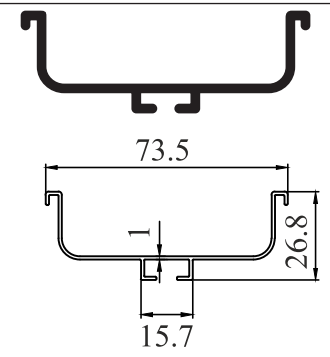

Connector Double Screw

IR

Profile	Code:	Rate
L Connector with Iron Double Screw	LCS-1648	162/-
L Connector with Steel Double Screw	LCS-1649	190/-

Connector Single Screw

IR

Profile	Code:	Rate
L Connector with Iron Screw	LCS-1650	112/-
L Connector with Steel Screw	LCS-1651	134/-

Frame Profile & Frame Profile (Narrow handle)

Frame Profile
20mm / 22 mm

AL

i (bindi) Handle
20mm / 22 mm

AL

	Brush Polish SS Matt	CP	Black	Rose Gold	Gold	Anodized
Frame Profile 20mm /22 mm (10 Feet)	2222/-	2222/-	2222/-	2222/-	2222/-	2222/-
Code:	FP20-1652	FP20-1653	FP20-1654	FP20-1655	FP20-1656	FP20-1657
i Handle 20mm /22 mm (10 Feet)	2929/-	2929/-	2929/-	2929/-	2929/-	2929/-
Code:	IB20-1658	IB20-1659	IB20-1660	IB20-1661	IB20-1662	IB20-1663

Profile

200

C Gola Profile

AL

J Gola Profile

AL

	Brush Finish SS Matt	CP	Black	Rose Gold	Gold	Anodized
C Gola Profile (10 feet)	2601/-	2601/-	2601/-	2601/-	2601/-	2601/-
Code:	CPG-1664	CPG-1665	CPG-1666	CPG-1667	CPG-1668	CPG-1669
J Gola Profile (10 feet)	2146/-	2146/-	2146/-	2146/-	2146/-	2146/-
Code:	JPG-1670	JPG-1671	JPG-1672	JPG-1673	JPG-1674	JPG-1675
Top Gola Profile (10 feet)	2348/-	2348/-	2348/-	2348/-	2348/-	2348/-
Code:	TGP-1676	TGP-1677	TGP-1678	TGP-1679	TGP-1680	TGP-1681

Gola Profile Connectore

IR

Gola Profile Connector With SS Screw	
Code:	Rate
1684	162/-

Door Straightener

SIZE	code:	RATE
2 MTR (ONVIC)	DSNR 01	1996/-
2.3 MTR (ONVIC)	DSNR 02	2103/-
2 MTR ^{HEAVY} (RIO ARMAN)	DSNR 03	2706/-