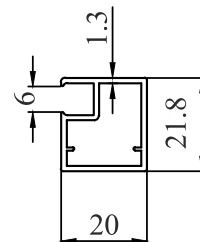

Connector Double Screw

IR

Profile	Code:	Rate
L Connector with Iron Double Screw	LCS-1648	162/-
L Connector with Steel Double Screw	LCS-1649	190/-

Connector Single Screw

IR

Profile	Code:	Rate
L Connector with Iron Screw	LCS-1650	112/-
L Connector with Steel Screw	LCS-1651	134/-

Frame Profile & Frame Profile (Narrow handle)

Frame Profile
20mm / 22 mm

AL

i (bindi) Handle
20mm / 22 mm

AL

	Brush Polish SS Matt	CP	Black	Rose Gold	Gold	Anodized
Frame Profile 20mm /22 mm (10 Feet)	2222/-	2222/-	2222/-	2222/-	2222/-	2222/-
Code:	FP20-1652	FP20-1653	FP20-1654	FP20-1655	FP20-1656	FP20-1657
i Handle 20mm /22 mm (10 Feet)	2929/-	2929/-	2929/-	2929/-	2929/-	2929/-
Code:	IB20-1658	IB20-1659	IB20-1660	IB20-1661	IB20-1662	IB20-1663

Gola Profile Connectore

IR

Gola Profile Connector With SS Screw	
Code:	Rate
1684	162/-

Door Straightener

SIZE	code:	RATE
2 MTR (ONVIC)	DSNR 01	1996/-
2.3 MTR (ONVIC)	DSNR 02	2103/-
2 MTR ^{HEAVY} (RIO ARMAN)	DSNR 03	2706/-