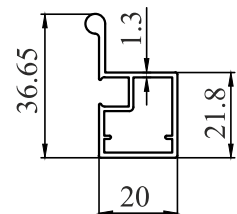

Connector Double Screw

IR

Profile	Code:	Rate
L Connector with Iron Double Screw	LCS-1648	162/-
L Connector with Steel Double Screw	LCS-1649	190/-

Connector Single Screw

IR

Profile	Code:	Rate
L Connector with Iron Screw	LCS-1650	112/-
L Connector with Steel Screw	LCS-1651	134/-

Frame Profile & Frame Profile (Narrow handle)

Frame Profile
20mm / 22 mm

AL

i (bindi) Handle
20mm / 22 mm

AL

	Brush Polish SS Matt	CP	Black	Rose Gold	Gold	Anodized
Frame Profile 20mm /22 mm (10 Feet)	2222/-	2222/-	2222/-	2222/-	2222/-	2222/-
Code:	FP20-1652	FP20-1653	FP20-1654	FP20-1655	FP20-1656	FP20-1657
i Handle 20mm /22 mm (10 Feet)	2929/-	2929/-	2929/-	2929/-	2929/-	2929/-
Code:	IB20-1658	IB20-1659	IB20-1660	IB20-1661	IB20-1662	IB20-1663

Gola Profile Connectore

IR

Gola Profile Connector With SS Screw	
Code:	Rate
1684	162/-

Door Straightener

SIZE	code:	RATE
2 MTR (ONVIC)	DSNR 01	1996/-
2.3 MTR (ONVIC)	DSNR 02	2103/-
2 MTR ^{HEAVY} (RIO ARMAN)	DSNR 03	2706/-