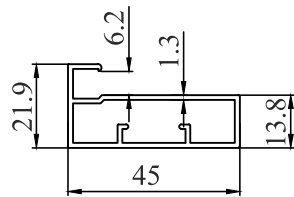

AL

AL

	Brush Polish SS Matt	CP	Black	Rose Gold	Gold	Anodized
Frame Profile 45 mm (10 Feet)	2677/-	2677/-	2677/-	2677/-	2677/-	2677/-
Code:	F45-1636	F45-1637	F45-1638	F45-1639	F45-1640	F45-1641
Frame Profile Handle 68 mm (10 Feet)	3535/-	3535/-	3535/-	3535/-	3535/-	3535/-
Code:	F68-1642	F68-1643	F68-1644	F68-1645	F68-1646	F68-1647

IR

Profile	Code:	Rate
L Connector with Iron Double Screw	LCS-1648	162/-
L Connector with Steel Double Screw	LCS-1649	190/-

IR

Profile	Code:	Rate
L Connector with Iron Screw	LCS-1650	112/-
L Connector with Steel Screw	LCS-1651	134/-

Frame Profile & Frame Profile (Narrow handle)

AL

AL

	Brush Polish SS Matt	CP	Black	Rose Gold	Gold	Anodized
Frame Profile 20mm /22 mm (10 Feet)	2222/-	2222/-	2222/-	2222/-	2222/-	2222/-
Code:	FP20-1652	FP20-1653	FP20-1654	FP20-1655	FP20-1656	FP20-1657
i Handle 20mm /22 mm (10 Feet)	2929/-	2929/-	2929/-	2929/-	2929/-	2929/-
Code:	IB20-1658	IB20-1659	IB20-1660	IB20-1661	IB20-1662	IB20-1663