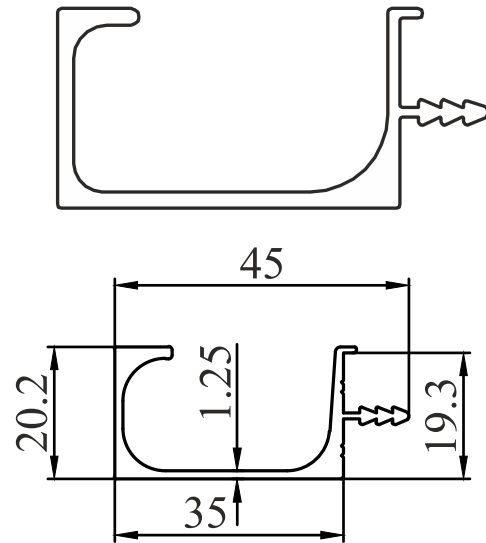

G Profile

198

AL

	Brush Polish SS Matt	CP	Black	Rose Gold	Gold	Anodized
G Profile (10 feet)	1988/-	1988/-	1988/-	1988/-	1988/-	1988/-
Code:	GP-1610	GP-1612	GP-1613	GP-1614	GP-1615	GP-1616

G Profile Cap

	Code:	Rate
SS Satin	GPC-1617	75 SET
Anodized	GPC-1618	75 SET
Black	GPC-1619	75 SET
Rose Gold	GPC-1620	75 SET
Gold	GPC-1621	75 SET
CP	GPC-1622	75 SET
Gray	GPC-1623	75 SET

F Profile Handle (10 Feet)	Brush Finish SS Matt	CP	Black	Rose Gold	Gold	Anodized
	2020/-	2020/-	2020/-	2020/-	2020/-	2020/-
Code:	FPH-1630	FPH-1631	FPH-1632	FPH-1633	FPH-1634	FPH-1635

AL

AL

	Brush Polish SS Matt	CP	Black	Rose Gold	Gold	Anodized
Frame Profile 45 mm (10 Feet)	2677/-	2677/-	2677/-	2677/-	2677/-	2677/-
Code:	F45-1636	F45-1637	F45-1638	F45-1639	F45-1640	F45-1641
Frame Profile Handle 68 mm (10 Feet)	3535/-	3535/-	3535/-	3535/-	3535/-	3535/-
Code:	F68-1642	F68-1643	F68-1644	F68-1645	F68-1646	F68-1647

Connector Double Screw

IR

Profile	Code:	Rate
L Connector with Iron Double Screw	LCS-1648	162/-
L Connector with Steel Double Screw	LCS-1649	190/-

Connector Single Screw

IR

Profile	Code:	Rate
L Connector with Iron Screw	LCS-1650	112/-
L Connector with Steel Screw	LCS-1651	134/-

Gola Profile Connectore

IR

Gola Profile Connector With SS Screw	
Code:	Rate
1684	162/-

Door Straightener

SIZE	code:	RATE
2 MTR (ONVIC)	DSNR 01	1996/-
2.3 MTR (ONVIC)	DSNR 02	2103/-
2 MTR ^{HEAVY} (RIO ARMAN)	DSNR 03	2706/-