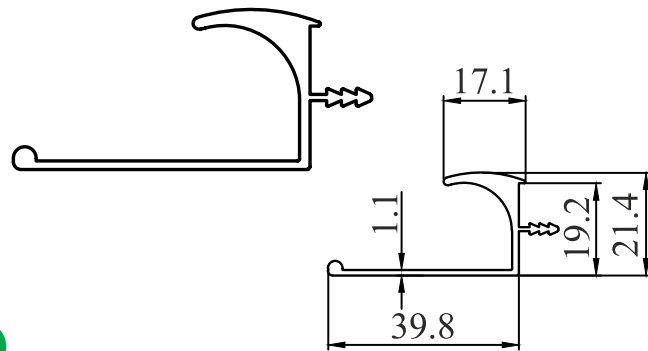

J Profile Handle