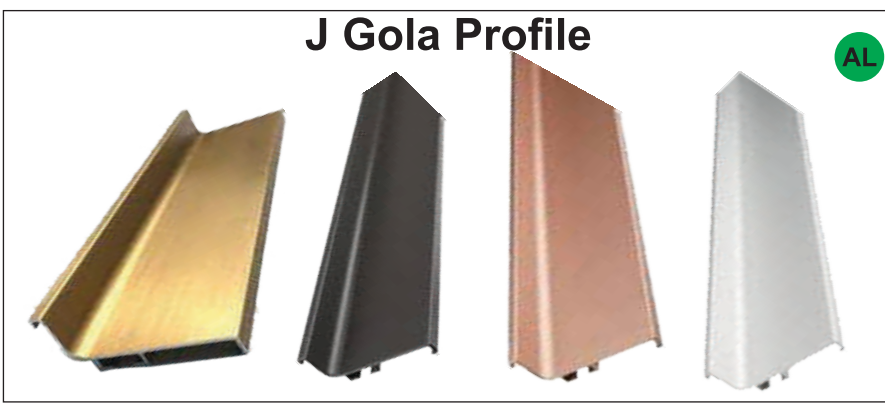

Profile

200

C Gola Profile

AL

J Gola Profile

AL

	Brush Finish SS Matt	CP	Black	Rose Gold	Gold	Anodized
C Gola Profile (10 feet)	2601/-	2601/-	2601/-	2601/-	2601/-	2601/-
Code:	CPG-1664	CPG-1665	CPG-1666	CPG-1667	CPG-1668	CPG-1669
J Gola Profile (10 feet)	2146/-	2146/-	2146/-	2146/-	2146/-	2146/-
Code:	JPG-1670	JPG-1671	JPG-1672	JPG-1673	JPG-1674	JPG-1675
Top Gola Profile (10 feet)	2348/-	2348/-	2348/-	2348/-	2348/-	2348/-
Code:	TGP-1676	TGP-1677	TGP-1678	TGP-1679	TGP-1680	TGP-1681

Top Gola Profile

AL

IR

J & C Gold Corner Connector

	Code:	Rate
J & C Gola Corner Connector	1682	
J & C Gold end Cap	1683	

J & C Gola end Cap

(SKY TRACK 3 PCS)

Double Track Sliding