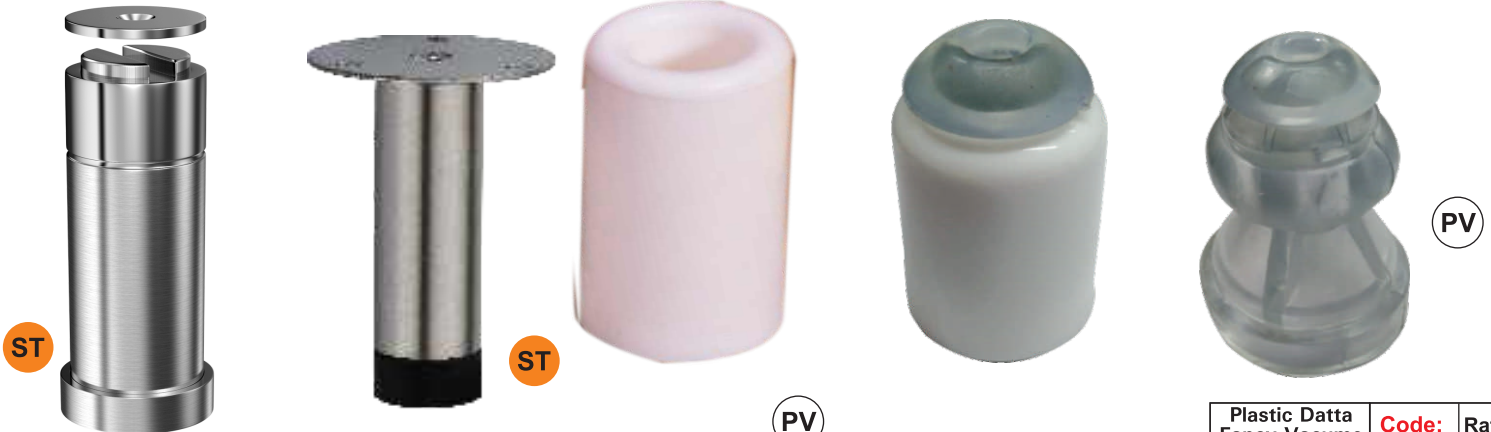

ME

Door Silencer Round	OH-552-3
Satin	373/-

ME

Door Silencer Round	OH-552-4
Gold	373/-

DOOR HOLDER & BUFFER

Door Holder SS	Code:	Rate
2"	DH:1447	160/-
2.5"	DH:1448	170/-
3"	DH:1449	184/-

Door Silencer Plat		
SS	Code:	Rate
2"	DH:1450	94 /-
3"	DH:1451	104/-