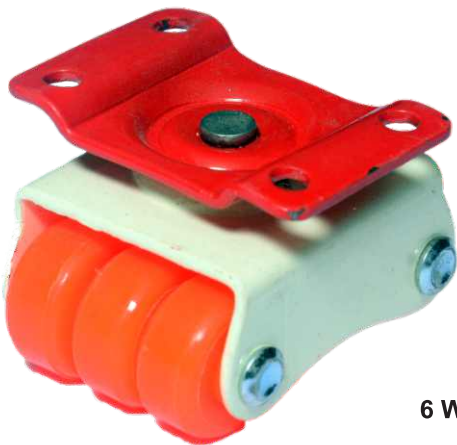

IR

6 Wheel Orange Revolving

Code:	RATE
WC:1304	804/- Set

IR

6 Wheel Orange Fix

Code:	RATE
WC:1304-1	450/- Set

IR

6 Wheel Mini Orange Revolving

Code:	RATE
WC:1305	662/- Set

IR

6 Wheel Orange Fix Mini

Code:	RATE
WC:1305-1	370/- Set

IR

JAPAN	Code:	RATE
6 Wheel Bearing Revolving-	WC:1306	2176/- Set
6 Wheel Without Bearing Revolving-	WC:1307	1184/- Set

IR

JAPAN	Code:	RATE
6 Wheel Bearing Fix	WC:1308	1704/- Set
6 Wheel Without Bearing Fix-	WC:1309	900/- Set

IR

6 Wheel Black Revolving

Code:	RATE
WC:1310	662/- Set

IR

	Code:	RATE
6 Wheel Black Fix 14g	WC:1311	380/- Set
Black Fix 16g	WC:1312	356/- Set
Black Fix 18g	WC:1313	294/- Set

6 Wheel Mini Black Revolving-

Code:	RATE
WC:1314	616/- Set

6 Wheel Nano Sixer (19mm 3/4)-

Code:	RATE
WC:1316	294/- Set

6 Wheel Mini Black Fix

Code:	RATE
WC:1315	294/- Set

HULK H-19 45 MM HEAVY 6 WHEEL

Code:	RATE
WC:1317	1016/- Set