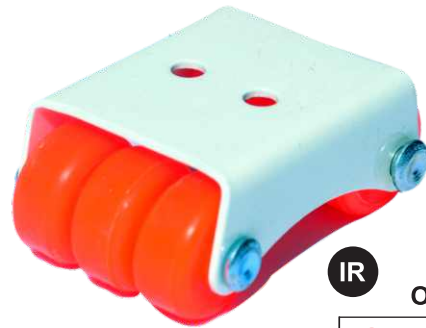

IR

6 Wheel Orange Revolving

Code:	RATE
WC:1304	804/- Set

IR

6 Wheel Orange Fix

Code:	RATE
WC:1304-1	450/- Set

IR

6 Wheel Mini Orange Revolving

Code:	RATE
WC:1305	662/- Set

IR

6 Wheel Orange Fix Mini

Code:	RATE
WC:1305-1	370/- Set

IR

JAPAN	Code:	RATE
6 Wheel Bearing Revolving-	WC:1306	2176/- Set
6 Wheel Without Bearing Revolving-	WC:1307	1184/- Set

IR

JAPAN	Code:	RATE
6 Wheel Bearing Fix	WC:1308	1704/- Set
6 Wheel Without Bearing Fix-	WC:1309	900/- Set

IR

6 Wheel Black Revolving

Code:	RATE
WC:1310	662/- Set

IR

	Code:	RATE
6 Wheel Black Fix 14g	WC:1311	380/- Set
Black Fix 16g	WC:1312	356/- Set
Black Fix 18g	WC:1313	294/- Set