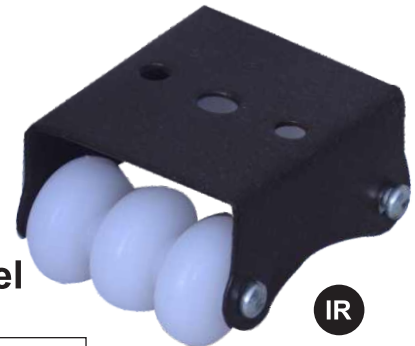

IR

JAPAN	Code:	RATE
6 Wheel Bearing Fix	WC:1308	1704/- Set
6 Wheel Without Bearing Fix-	WC:1309	900/- Set

IR

6 Wheel Black Revolving

Code:	RATE
WC:1310	662/- Set

IR

	Code:	RATE
6 Wheel Black Fix 14g	WC:1311	380/- Set
Black Fix 16g	WC:1312	356/- Set
Black Fix 18g	WC:1313	294/- Set

6 Wheel Mini Black Revolving-

Code:	RATE
WC:1314	616/- Set

6 Wheel Nano Sixer (19mm 3/4)-

Code:	RATE
WC:1316	294/- Set

6 Wheel Mini Black Fix

Code:	RATE
WC:1315	294/- Set

HULK H-19 45 MM HEAVY 6 WHEEL

Code:	RATE
WC:1317	1016/- Set

HYPO CASTER BEARING IMP- 625 WT. 500 KG

Code:	RATE
WC:1318	1096/- Set

S K 6 wheel Revolving

Code:	RATE
WC:1319	464/- Set

S K 6 wheel Fix

Code:	RATE
WC:1320	370/- Set

Swivel Caster TPR

size	Code:	Rate
25 mm	WC:1321	988/-
30mm/32 mm	WC:1322	1096/-
38mm/40 mm	WC:1323	1272/-
50mm	WC:1324	1448/-