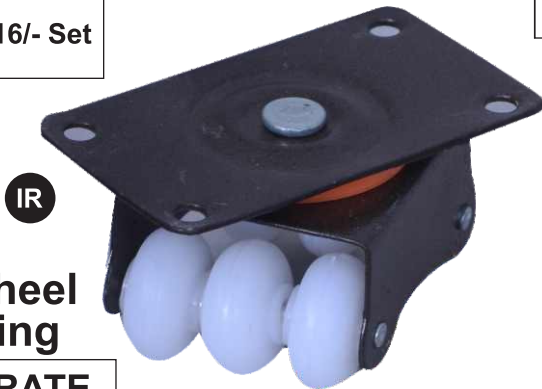

IR

JAPAN	Code:	RATE
6 Wheel Bearing Fix	WC:1308	1704/- Set
6 Wheel Without Bearing Fix-	WC:1309	900/- Set

IR

6 Wheel Black Revolving

Code:	RATE
WC:1310	662/- Set

IR

	Code:	RATE
6 Wheel Black Fix 14g	WC:1311	380/- Set
Black Fix 16g	WC:1312	356/- Set
Black Fix 18g	WC:1313	294/- Set

6 Wheel Mini Black Revolving-

Code:	RATE
WC:1314	616/- Set

6 Wheel Nano Sixer (19mm 3/4)-

Code:	RATE
WC:1316	294/- Set

6 Wheel Mini Black Fix

Code:	RATE
WC:1315	294/- Set

HULK H-19 45 MM HEAVY 6 WHEEL

Code:	RATE
WC:1317	1016/- Set

HYPO CASTER BEARING IMP- 625 WT. 500 KG

Code:	RATE
WC:1318	1096/- Set

S K 6 wheel Revolving

Code:	RATE
WC:1319	464/- Set

S K 6 wheel Fix

Code:	RATE
WC:1320	370/- Set

Swivel Caster TPR

size	Code:	Rate
25 mm	WC:1321	988/-
30mm/32 mm	WC:1322	1096/-
38mm/40 mm	WC:1323	1272/-
50mm	WC:1324	1448/-

PU Orange

size	Code:	Rate
38mm/40 mm	WC:1325	900/-
50 mm	WC:1326	1032/-
65 mm	WC:1327	2412/-
75 mm	WC:1328	2632/-
100 mm	WC:1329	3510/-
125 mm	WC:1330	4388/-

KHUSHI WHEEL CASTORS

PV

IR

FIX CASTOR SPECIAL DURLING BEARING SINGLE WHEEL		
size	Code:	Rate
20 mm	WC:1331	128 Set
25 mm	WC:1332	140 Set