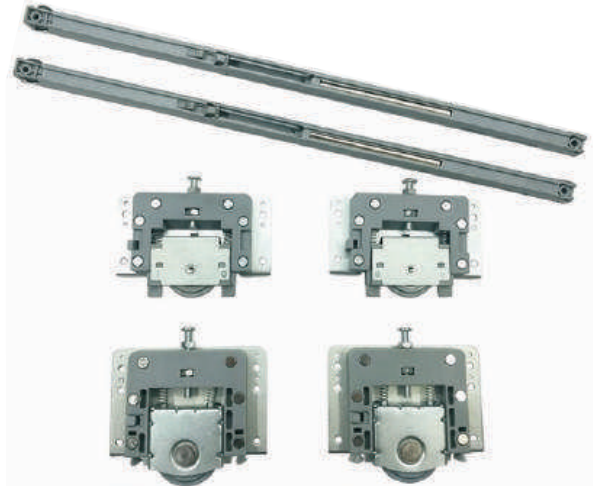

IM

ARWF 05	Code:	RATE
wardrobe soft close double track (Back Screw)	<b>BR:05</b>	2840/-
RIO AR ASDR - 05		2840/-

IM

ARWF 06	Code:	RATE
wardrobe soft close double track (Top Screw)	<b>BR:06</b>	3032/-
RIO AR ASDR - 06		3032/-

IM

ARWF 08	Code:	RATE
wardrobe soft close double track (Allen Key)	<b>BR:08</b>	3434/-
RIO AR ASDR - 07		3434/-

Sky Track (3 Pcs) Double track sliding

AL

Sky Track (3 Pcs) Double track sliding

	Code:	RATE
8 feet	<b>CH:1294</b>	3334/-
12 feet	<b>CH:1295</b>	5001/-

Mount - New Soft-Close Double-Track Roller

IM

	Code:	RATE
	<b>BR:1296</b>	3080 /- set

AL

C Channel (for door sliding)

	Code:	RATE
8 fee	<b>CH:1297</b>	1966 pc
12 feet	<b>CH:1298</b>	2948 pc

IM

Mont - 4 & 8 Whele Roller for C-Channel

	Code:	RATE
4 Wheel	<b>BR:1299</b>	1144 /- set
8 Wheel	<b>BR:1300</b>	1760 /- set

Mount - 8-Whele Soft-Close Roller for C-Channel

IM

	Code:	RATE
8 Wheel	<b>BR:1301</b>	5500 /- set