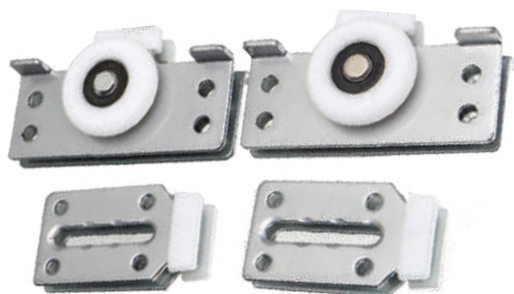

	Code:	RATE
4 Wheel	<b>BR:1299</b>	1144 /- set
8 Wheel	<b>BR:1300</b>	1760 /- set

Mount - 8-Whele Soft-Close Roller for C-Channel

IM

	Code:	RATE
8 Wheel	<b>BR:1301</b>	5500 /- set

# CHANNEL BERING

<b>IM</b>	<b>ARWF 01</b>	<b>Code:</b>	<b>RATE</b>
	Double track roller (Normal)	<b>BR-01</b>	<b>474 /-</b>
	<b>RIO AR ASDR - 02</b>		<b>474 /-</b>

<b>IM</b>	<b>ARWF 02</b>	<b>Code:</b>	<b>RATE</b>
	Double track roller (Soft Close)	<b>BR-02</b>	<b>970 /-</b>
	<b>RIO AR ASDR - 03</b>		<b>970 /-</b>