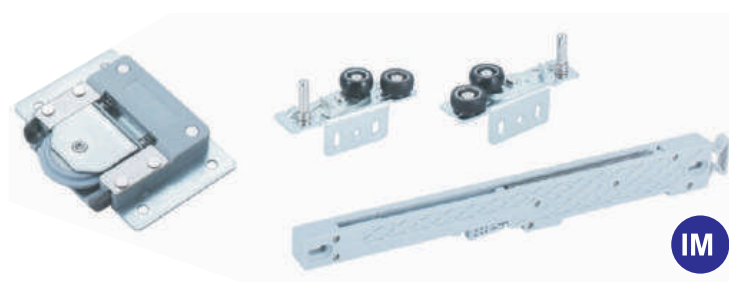

# CHANNEL BERING

<b>IM</b>	<b>ARWF 01</b>	<b>Code:</b>	<b>RATE</b>
	Double track roller (Normal)	<b>BR-01</b>	<b>474 /-</b>
	<b>RIO AR ASDR - 02</b>		<b>474 /-</b>

<b>IM</b>	<b>ARWF 02</b>	<b>Code:</b>	<b>RATE</b>
	Double track roller (Soft Close)	<b>BR-02</b>	<b>970 /-</b>
	<b>RIO AR ASDR - 03</b>		<b>970 /-</b>

<b>IM</b>	<b>ARWF 04</b>	<b>Code:</b>	<b>RATE</b>
	Single track light roller (Sliding Runner)	<b>BR-04</b>	<b>300 /-</b>
	<b>RIO AR ASDR - 01</b>		<b>300 /-</b>

	<b>ARWF 07</b>	<b>Code:</b>	<b>RATE</b>
	drobe track roller (Different)	<b>BR-07</b>	<b>2362 /-</b>