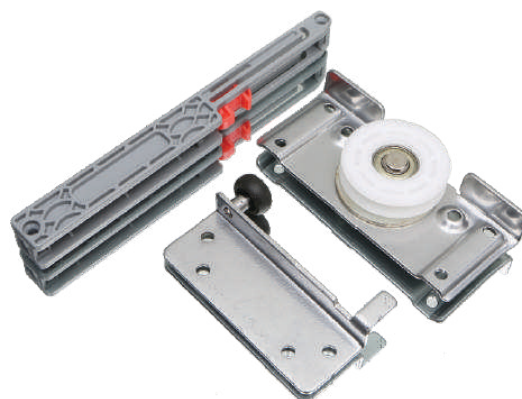

Mount - New Soft-Close Double-Track Roller

IM

	Code:	RATE
	<b>BR:1296</b>	3080 /- set

AL

C Channel (for door sliding)

	Code:	RATE
8 fee	<b>CH:1297</b>	1966 pc
12 feet	<b>CH:1298</b>	2948 pc

IM

Mont - 4 & 8 Whele Roller for C-Channel

	Code:	RATE
4 Wheel	<b>BR:1299</b>	1144 /- set
8 Wheel	<b>BR:1300</b>	1760 /- set

Mount - 8-Whele Soft-Close Roller for C-Channel

IM

	Code:	RATE
8 Wheel	<b>BR:1301</b>	5500 /- set

# CHANNEL BERING

<b>IM</b>	<b>ARWF 01</b>	<b>Code:</b>	<b>RATE</b>
	Double track roller (Normal)	<b>BR-01</b>	<b>474 /-</b>
	<b>RIO AR ASDR - 02</b>		<b>474 /-</b>

<b>IM</b>	<b>ARWF 02</b>	<b>Code:</b>	<b>RATE</b>
	Double track roller (Soft Close)	<b>BR-02</b>	<b>970 /-</b>
	<b>RIO AR ASDR - 03</b>		<b>970 /-</b>