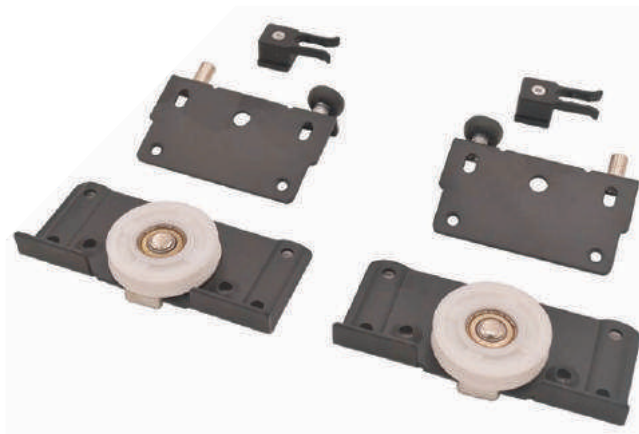

Mount - New Soft-Close Double-Track Roller

IM

	Code:	RATE
	<b>BR:1296</b>	3080 /- set

AL

C Channel (for door sliding)

	Code:	RATE
8 fee	<b>CH:1297</b>	1966 pc
12 feet	<b>CH:1298</b>	2948 pc

IM

Mont - 4 & 8 Whele Roller for C-Channel

	Code:	RATE
4 Wheel	<b>BR:1299</b>	1144 /- set
8 Wheel	<b>BR:1300</b>	1760 /- set

Mount - 8-Whele Soft-Close Roller for C-Channel

IM

	Code:	RATE
8 Wheel	<b>BR:1301</b>	5500 /- set

# CHANNEL BERING

<b>IM</b>	<b>ARWF 01</b>	<b>Code:</b>	<b>RATE</b>
	Double track roller (Normal)	<b>BR-01</b>	<b>474 /-</b>
	<b>RIO AR ASDR - 02</b>		<b>474 /-</b>

<b>IM</b>	<b>ARWF 02</b>	<b>Code:</b>	<b>RATE</b>
	Double track roller (Soft Close)	<b>BR-02</b>	<b>970 /-</b>
	<b>RIO AR ASDR - 03</b>		<b>970 /-</b>