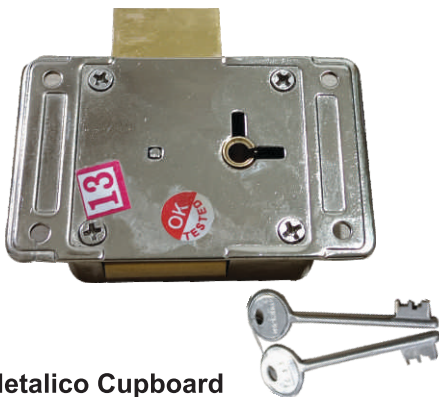

**Metalico Cupboard
MCO NS CUPBOARD LOCK**

Size	Code:	Rate
75mm	CB-1122	916/-