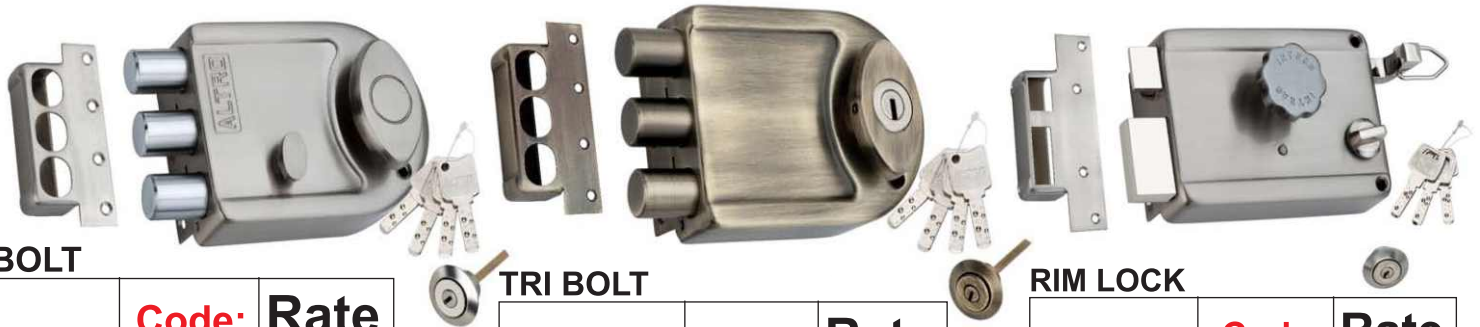

TRI BOLT

	Code:	Rate
One side chutki one side key	DL-1139-1	3710/-

TRI BOLT

	Code:	Rate
Both Side Key	DL-1139-2	3710/-
One side chutki one side key		

RIM LOCK

	Code:	Rate
	DL-1140	2618/-