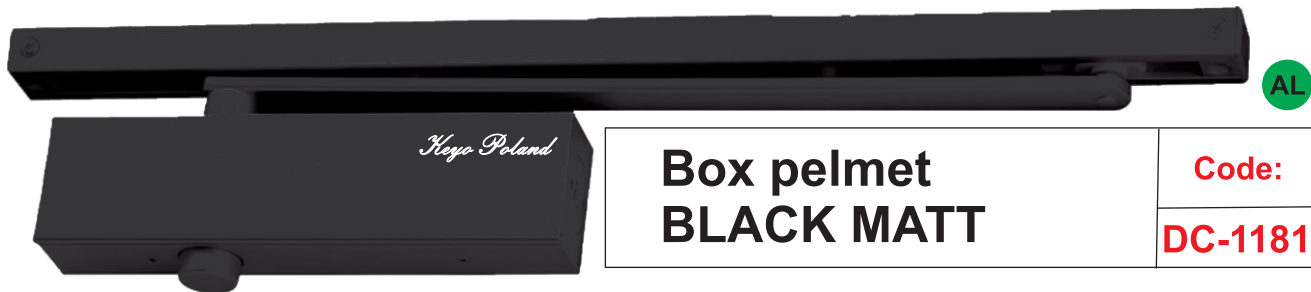

Box pelmet BLACK MATT	Code:	Rate
	DC-1181	6614/-