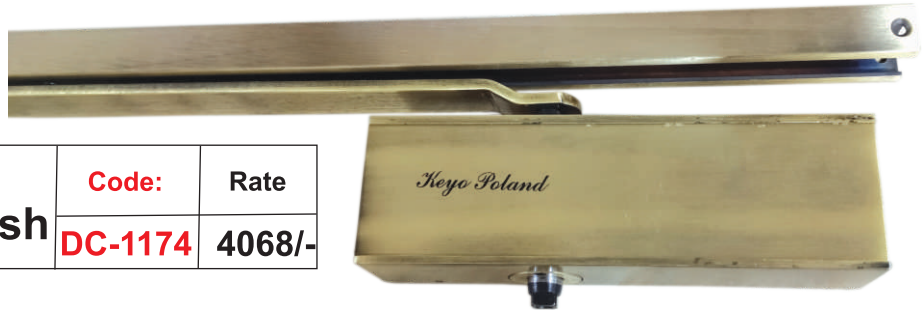

Pelmet arm door closer- Hold open option in pelmet arm available Between 80° to 120° in any point. An iso 9001 : 2008 certified company	Code:	Rate
	DC-1173	3310/-

Door closer Pelmet antique finish	Code:	Rate
	DC-1174	4068/-

Door closer Pelmet Black Finish	Code:	Rate
	DC-1175	4068/-

Door closer Pelmet RG Finish	Code:	Rate
	DC-1176	4068/-

Concealed Door Closer

Concealed door closer Door weight 80 kg	Code:	Rate
	DC-1177	6500/-

Box pelmet PVD Rose Gold Finish	Code:	Rate
	DC-1178	6614/-

Box pelmet PVD Gold Finish	Code:	Rate
	DC-1179	6614/-

Box pelmet Antique Finish	Code:	Rate
	DC-1180	6922/-

Box pelmet BLACK MATT	Code:	Rate
	DC-1181	6614/-

Box pelmet GLOSSY BLACK	Code:	Rate
	DC-1182	6614/-

Box pelmet SS Finish	Code:	Rate
	DC-1183	6614/-

DOOR CLOSER

Square Model

141

AL

AL

Keyo poland square Premium 5 years warranty	Code:	Rate
	DC-1185	2456/-