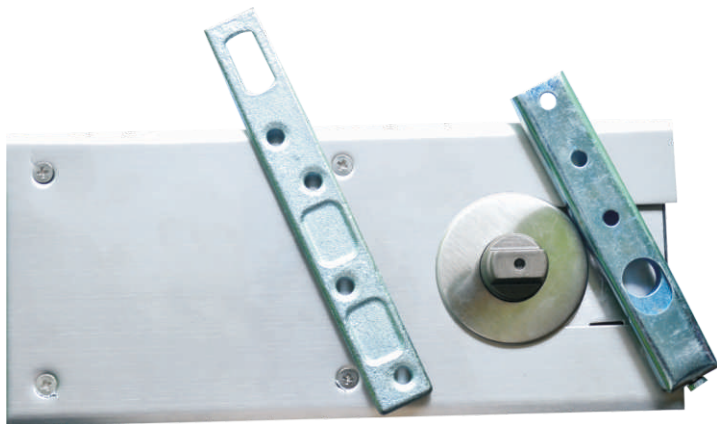

AL

AL

Krome sada	Code:	Rate
	DC-1197	1662/-

AL

Fitji 001 junior door closer 25 - 45 kg 5 year warranty	Code:	Rate
	DC-1198	1860/-

AL

Shivson plus door closer Warranty 18 months	Code:	Rate
	DC-1199	1080/-

Ariesh Important	Code:	Rate
Floor Spring Small - 60kg To 80kg	FM-1200	5206/-
Floor Spring big - 120kg 5 year warranty	FM-1201	8800/-