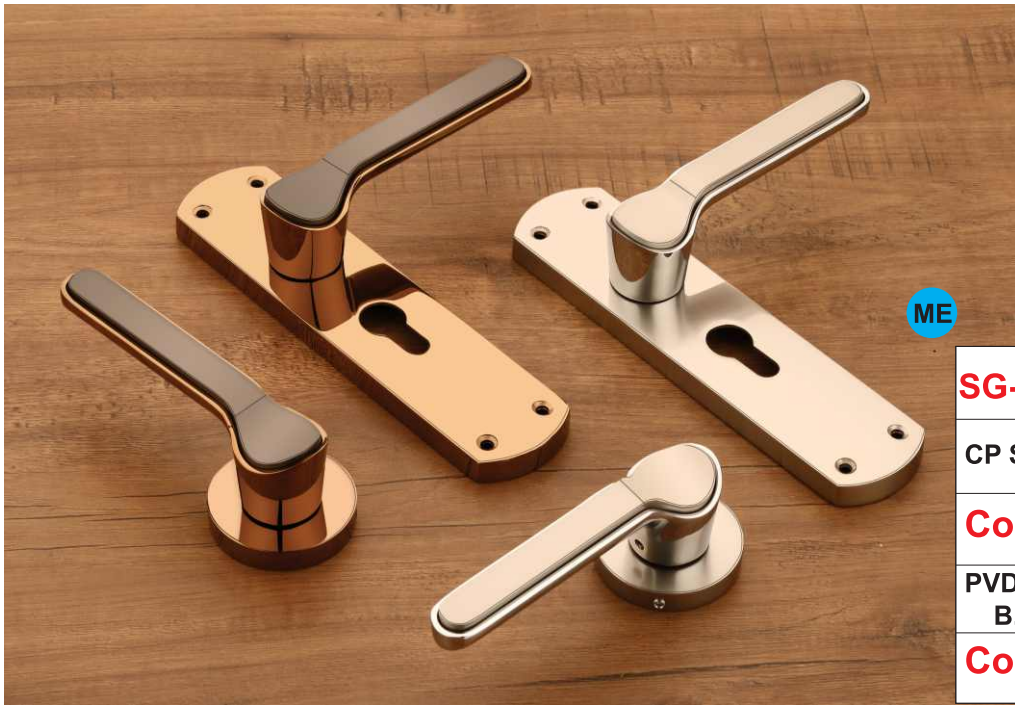

Lock Body + 60 MM Brass  
Cylinder Complete Set

SG-847 <small>ME</small>	CY	plate bathroom	Rose set	Rose Bathroom
PVD/RG	6130/-	4221/-	6434/-	3526/-
<b>Code</b>	<b>847-1</b>	<b>847-2</b>	<b>847-3</b>	<b>847-4</b>

Lock Body + 60 MM Brass  
Cylinder Complete Set

SG-847 <small>ME</small>	CY	plate bathroom	Rose set	Rose Bathroom
PVD/Gold	6130/-	4221/-	6434/-	3526/-
<b>Code</b>	<b>847-5</b>	<b>847-6</b>	<b>847-7</b>	<b>847-8</b>