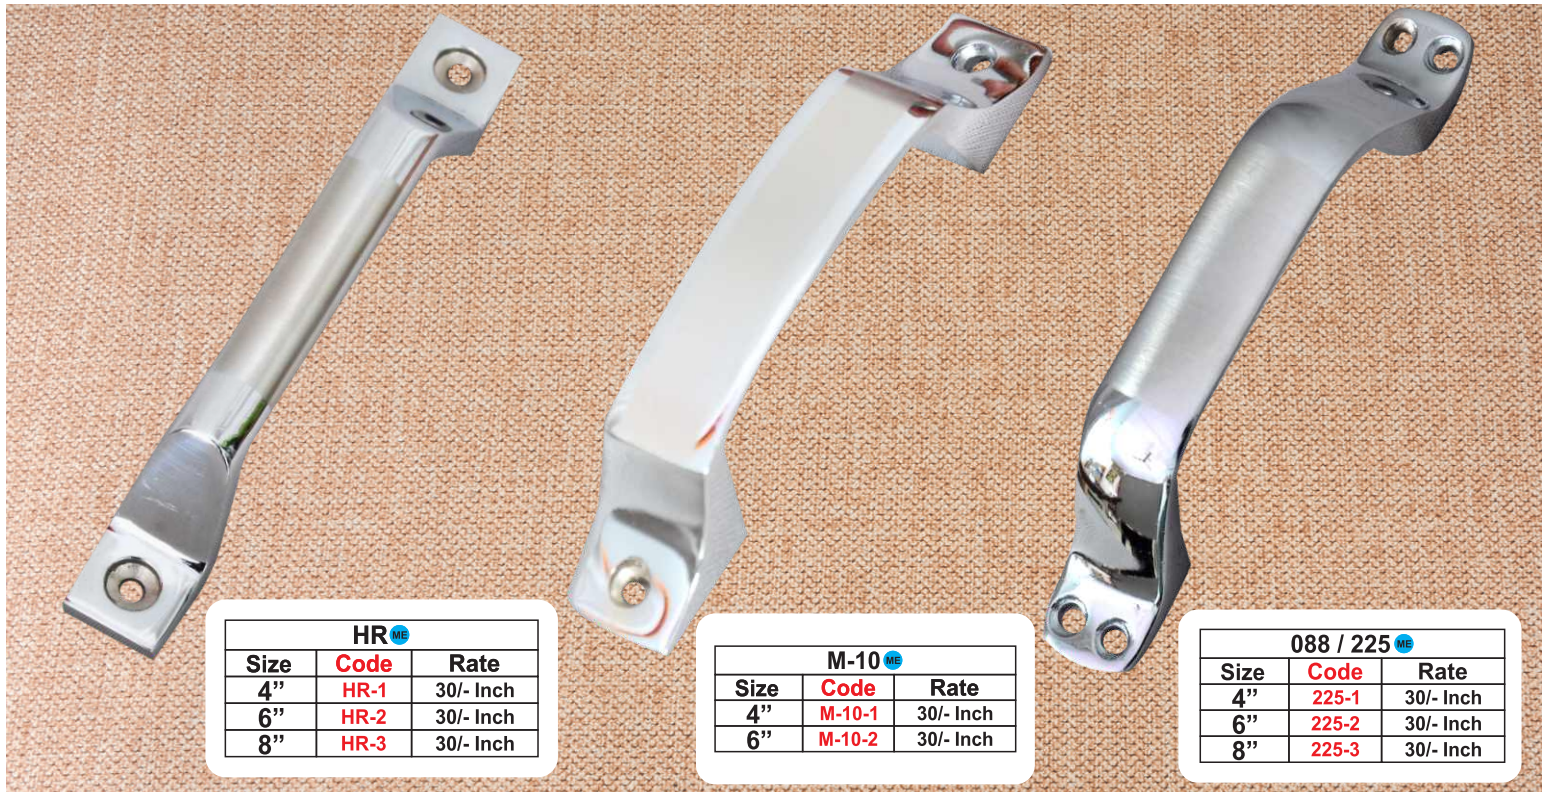

HR^{ME}		
Size	Code	Rate
4"	HR-1	30/- Inch
6"	HR-2	30/- Inch
8"	HR-3	30/- Inch

M-10ME		
Size	Code	Rate
4"	M-10-1	30/- Inch
6"	M-10-2	30/- Inch

088 / 225ME		
Size	Code	Rate
4"	225-1	30/- Inch
6"	225-2	30/- Inch
8"	225-3	30/- Inch