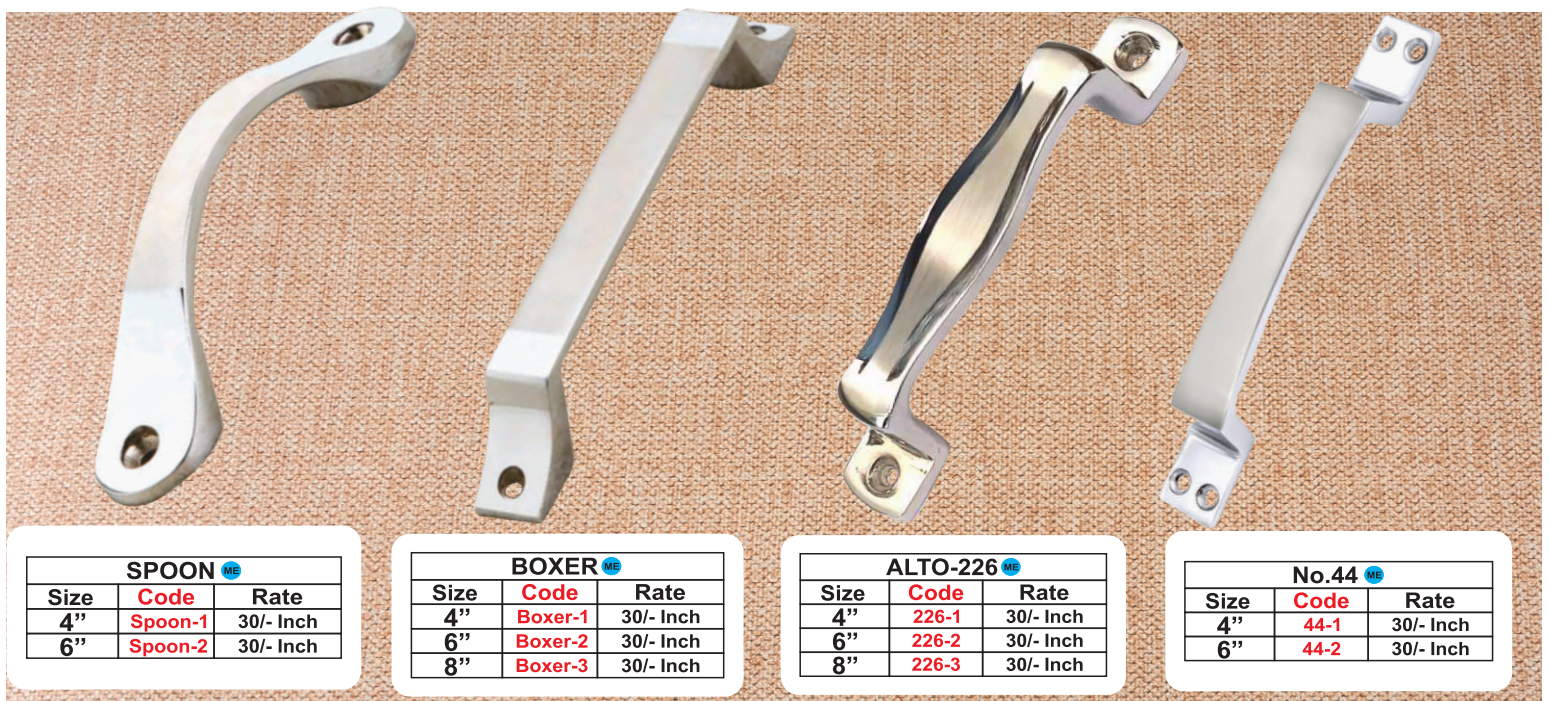

SPOON^{ME}		
Size	Code	Rate
4"	Spoon-1	30/- Inch
6"	Spoon-2	30/- Inch

BOXER^{ME}		
Size	Code	Rate
4"	Boxer-1	30/- Inch
6"	Boxer-2	30/- Inch
8"	Boxer-3	30/- Inch

ALTO-226ME		
Size	Code	Rate
4"	226-1	30/- Inch
6"	226-2	30/- Inch
8"	226-3	30/- Inch

No.44ME		
Size	Code	Rate
4"	44-1	30/- Inch
6"	44-2	30/- Inch