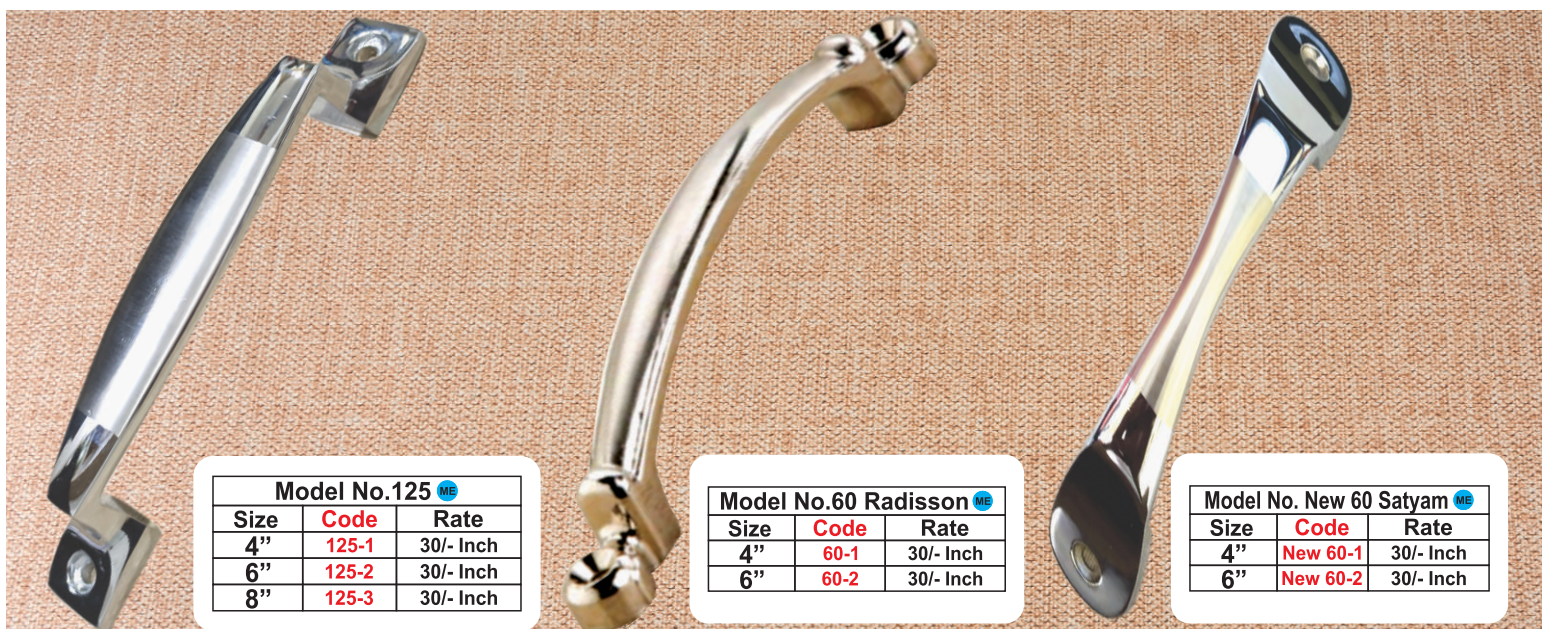

Model No.125ME		
Size	Code	Rate
4"	125-1	30/- Inch
6"	125-2	30/- Inch
8"	125-3	30/- Inch

Model No.60 Radisson^{ME}		
Size	Code	Rate
4"	60-1	30/- Inch
6"	60-2	30/- Inch

Model No. New 60 Satyam^{ME}		
Size	Code	Rate
4"	New 60-1	30/- Inch
6"	New 60-2	30/- Inch