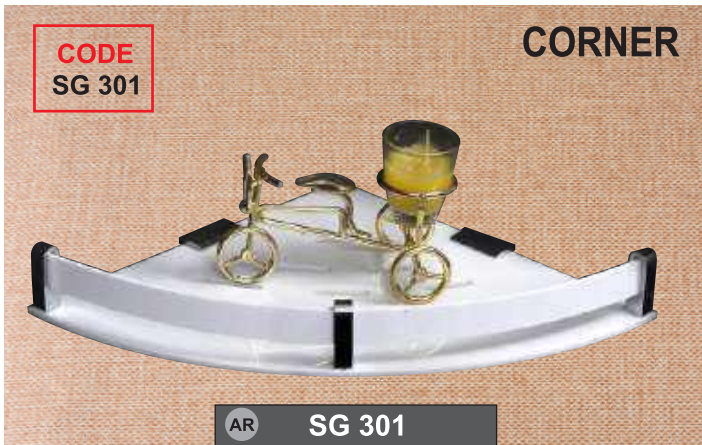

Material

Wood, Aluminium, Glass & SS-304

Available Colors

Natural Wood

AR	SG 301	
SIZE	FinishBlack Code	FinishBlack Rate
7"	SG301-A	818/-
9"	SG301-B	968/-
11"	SG301-C	1134/-

AR	SG 401	
SIZE	FinishBlack Code	FinishBlack Rate
7"	SG401-A	1078/-
9"	SG401-B	1302/-
11"	SG401-C	1506/-