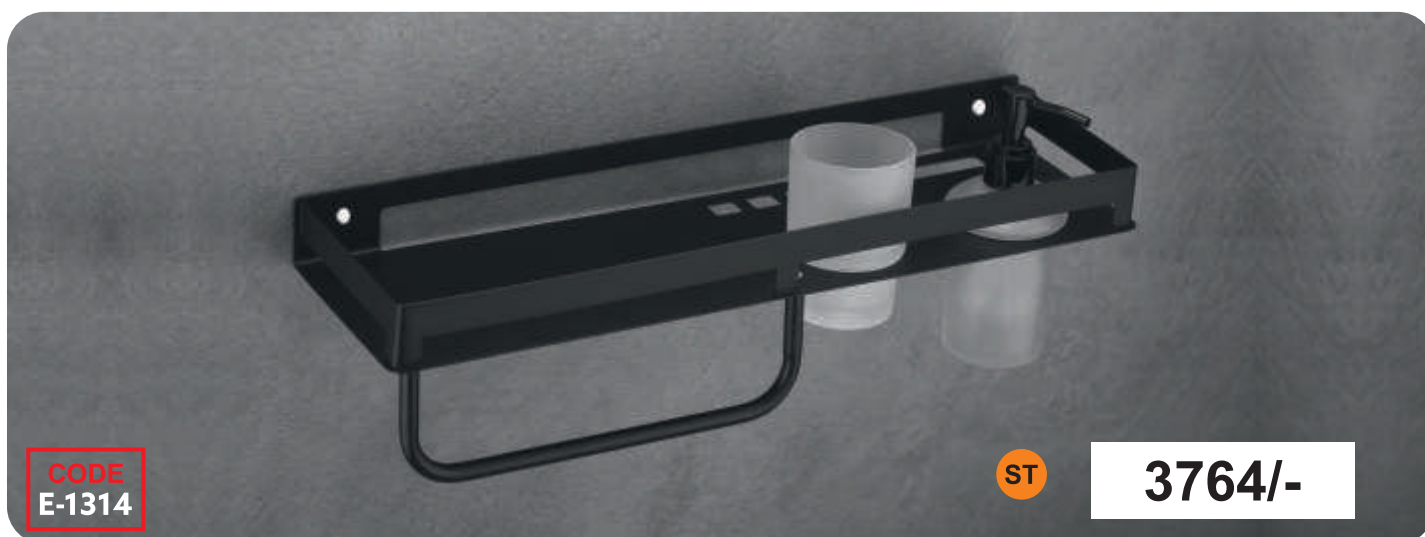

Material  
Glass & SS-202  
Available Finish  
Black

Material  
Glass & SS-202  
Available Finish  
Black

3 Pics. Corner Rack

CODE E-3001

AR

Size  
10\*10 - 8730/-

Available Size  
INCH | 10 x 10 x 24  
MM | 250 x 250 x 600

Material  
Acrylic, Aluminum

Finish  
Black

Available Colors  
Brown Marble, White Marble, Milky White

CODE E-3002

AR

Size  
15\*5 - 8152/-

Available Size  
INCH | 15 x 05 x 24  
MM | 375 x 133 x 600

Material  
Acrylic, Aluminum

Finish  
Black

Available Colors  
Brown Marble, White Marble, Milky White

CODE E-3003

AR

12\*5 - 9858/-

Available Size  
INCH | 12 x 05 x 24  
MM | 297 x 133 x 600

Material  
Acrylic, Aluminum & Glass

Finish  
Black

Available Colors  
Brown Marble, White Marble, Milky White

CODE E-3004

AR

12\*5 - 9858/-

Available Size  
INCH | 12 x 05 x 24  
MM | 297 x 133 x 600

Material  
Acrylic, Aluminum & Glass

Finish  
Black

Available Colors  
Brown Marble, White Marble, Milky White