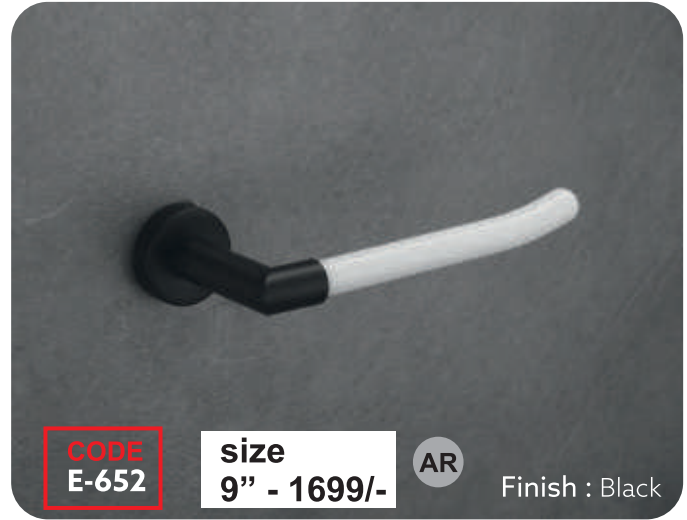

Material
Acrylic, Aluminum, Glass & SS-304

Available Colors
Brown Marble, White Marble, Milky White

Available Size

INCH	24
MM	600

Material

Acrylic, Aluminum & SS-304

Available Colors

Brown Marble, White Marble, Milky White

CODE

Available Size

INCH	24	10
MM	600	250

Material
Acrylic & SS-304

Available Colors
Brown Marble, White Marble, Milky White

Available Size

INCH	18 x 05
MM	440 x 133

Material