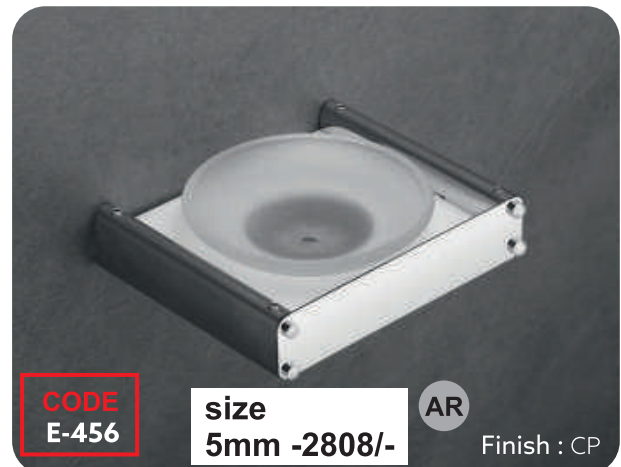

Material

Acrylic, Aluminum, Glass & SS-304

Available Colors

Brown Marble, White Marble, Milky White