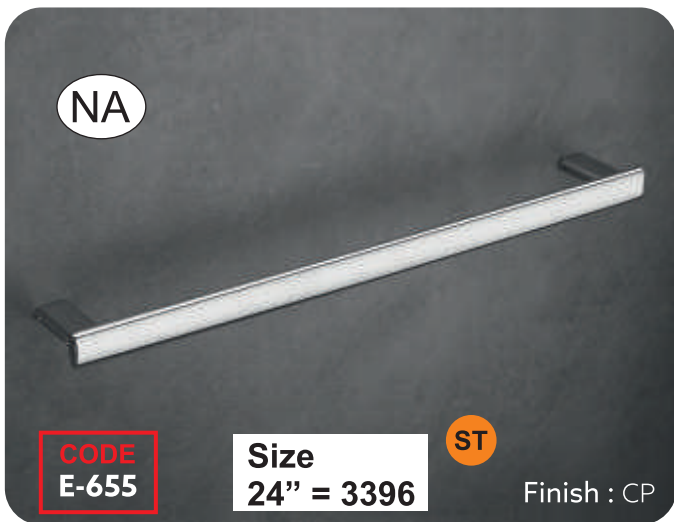

Material
Acrylic, Aluminum, Glass & SS-304

Available Colors
Brown Marble, White Marble, Milky White

Available Size

INCH	24
MM	600

Material

Acrylic, Aluminum & SS-304

Available Colors

Brown Marble, White Marble, Milky White

CODE

Available Size

INCH	24	10
MM	600	250

Material
Acrylic & SS-304

Available Colors
Brown Marble, White Marble, Milky White

Available Size

INCH	18 x 05
MM	440 x 133

Material