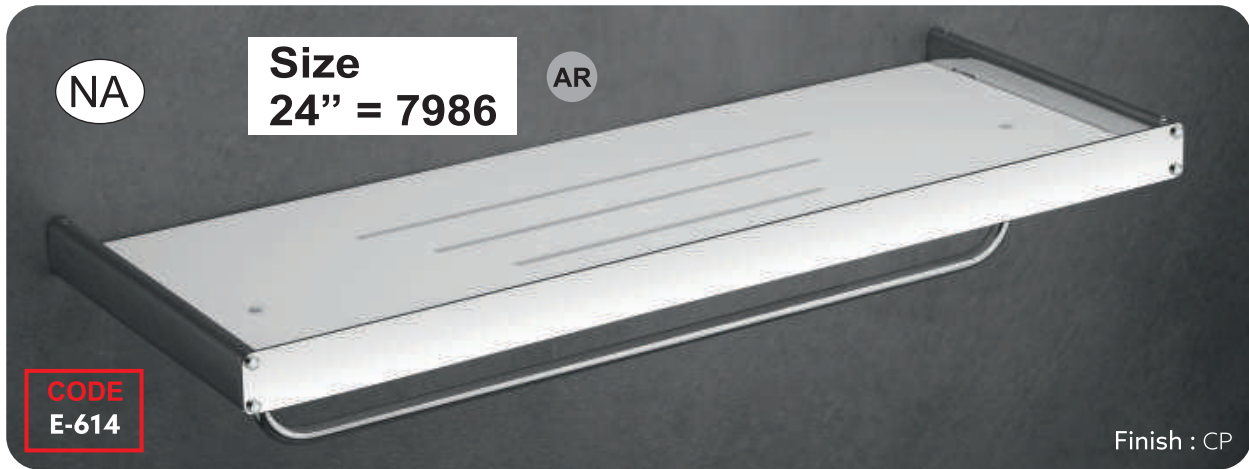

Available Size

INCH	24
MM	600

Material

Acrylic, Aluminum & SS-304

Available Colors

Brown Marble, White Marble, Milky White