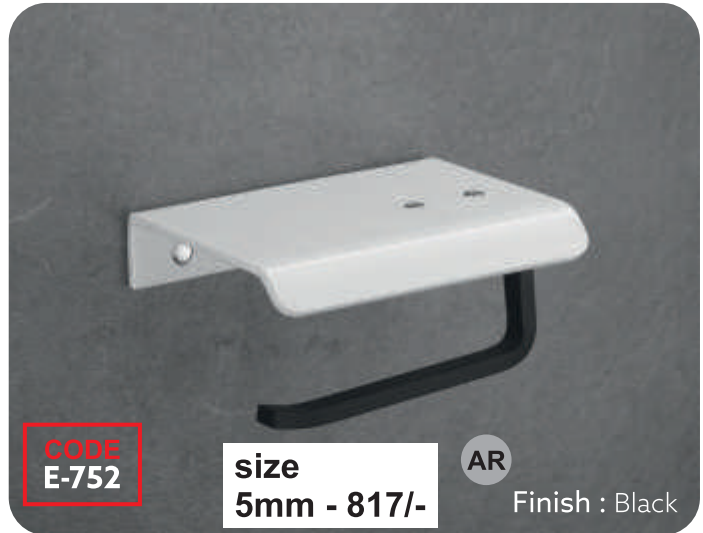

Material
Acrylic, Aluminum & SS-202

Available Colors
Brown Marble, White Marble, Milky White