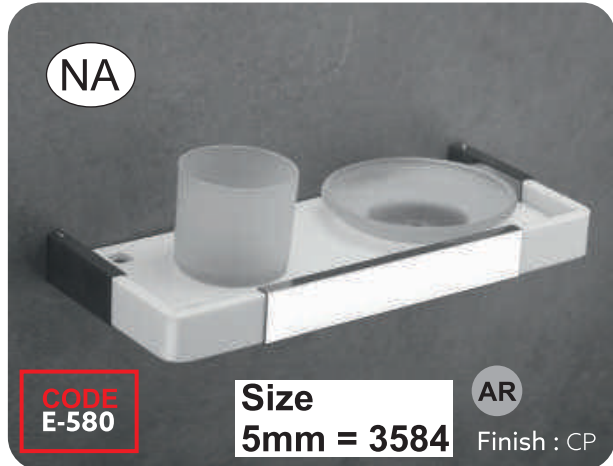

Material
Acrylic, Aluminum, Glass & SS-304

Available Colors
Brown Marble, White Marble, Milky White