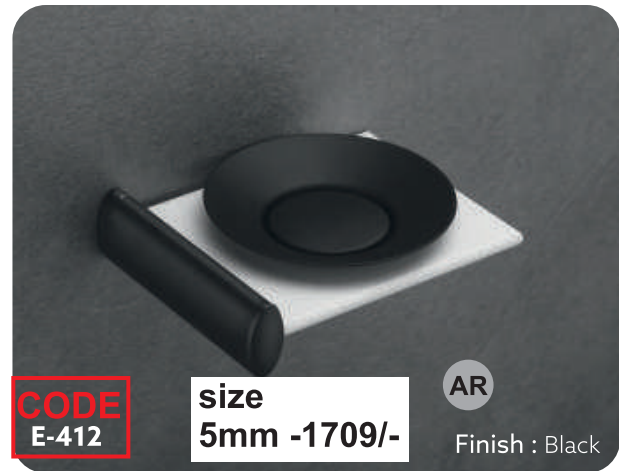

Material
Acrylic, Aluminum & SS-304

Available Colors
Brown Marble, White Marble, Milky White