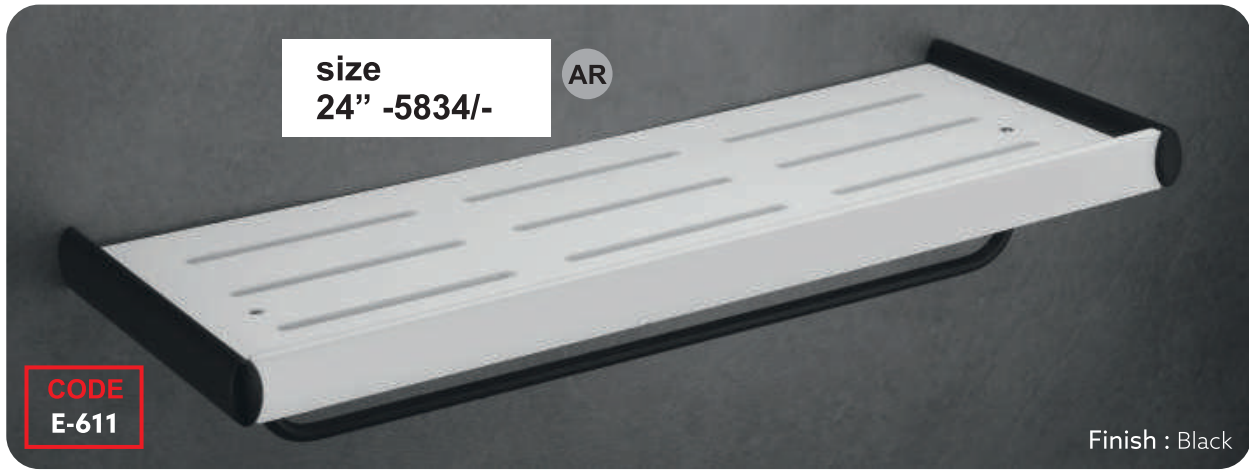

Material
Acrylic, Aluminum, Glass & SS-304

Available Colors
Brown Marble, White Marble, Milky White

Available Size

INCH	24
MM	600

Material

Acrylic, Aluminum & SS-304

Available Colors

Brown Marble, White Marble, Milky White