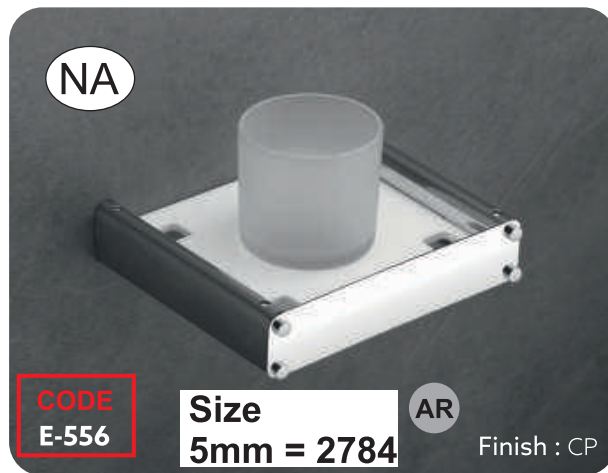

Material
Acrylic, Aluminum, Glass & SS-304

Available Colors
Brown Marble, White Marble, Milky White