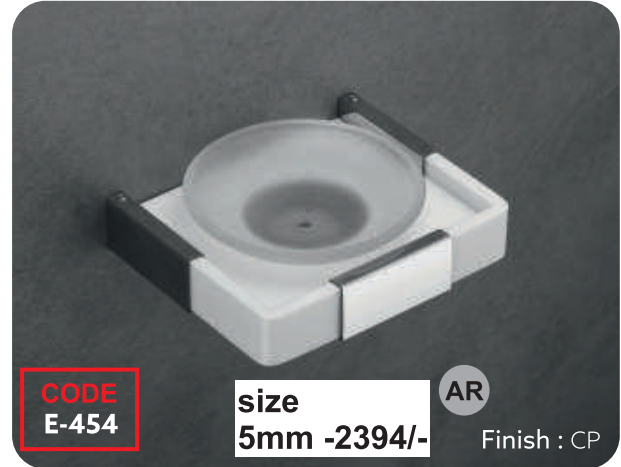

Material

Acrylic, Aluminum, Glass & SS-304

Available Colors

Brown Marble, White Marble, Milky White