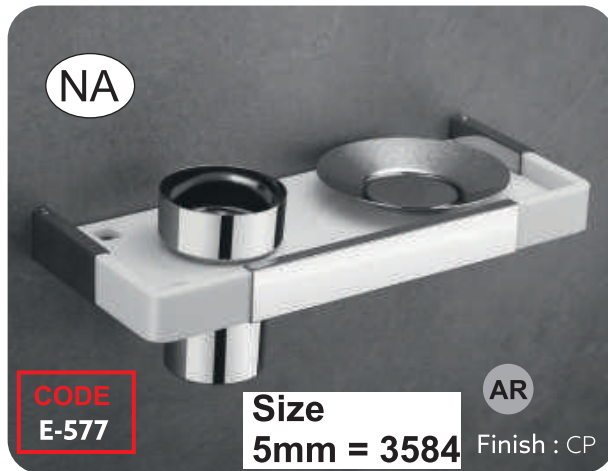

Material
Acrylic, Aluminum, Glass & SS-304

Available Colors
Brown Marble, White Marble, Milky White