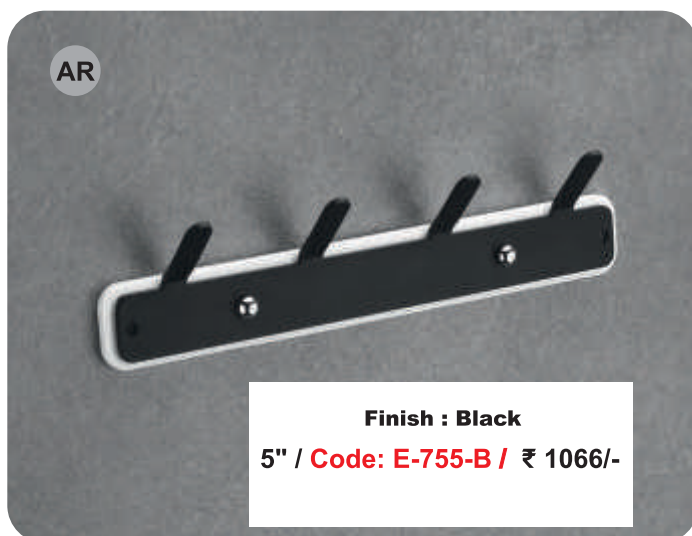

Material
Acrylic, Aluminum & SS-202

Available Colors
Brown Marble, White Marble, Milky White