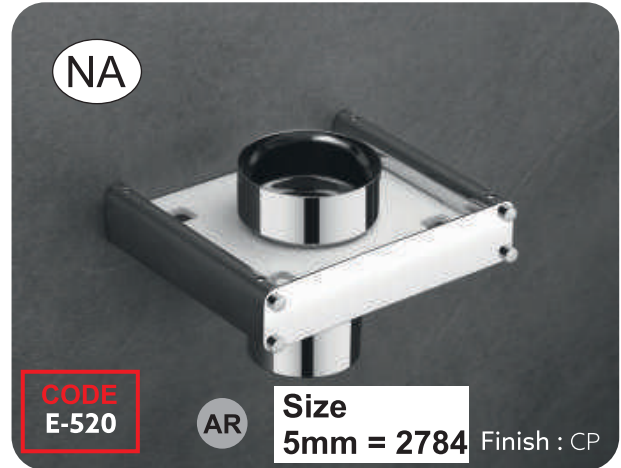

Material
Acrylic, Aluminum, Glass & SS-304

Available Colors
Brown Marble, White Marble, Milky White