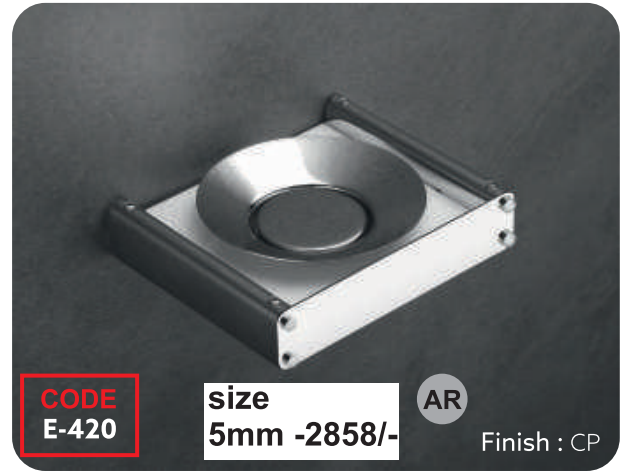

Material

Acrylic, Aluminum, Glass & SS-304

Available Colors

Brown Marble, White Marble, Milky White