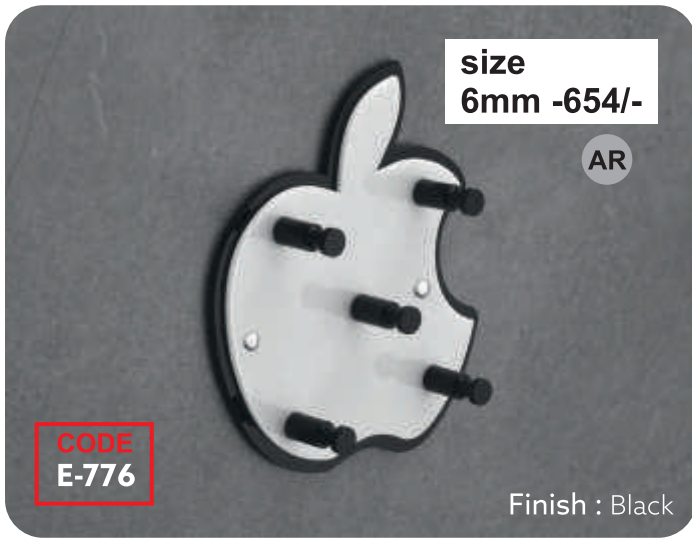

Material
Acrylic, Aluminum & SS-202

Available Colors
Milky White