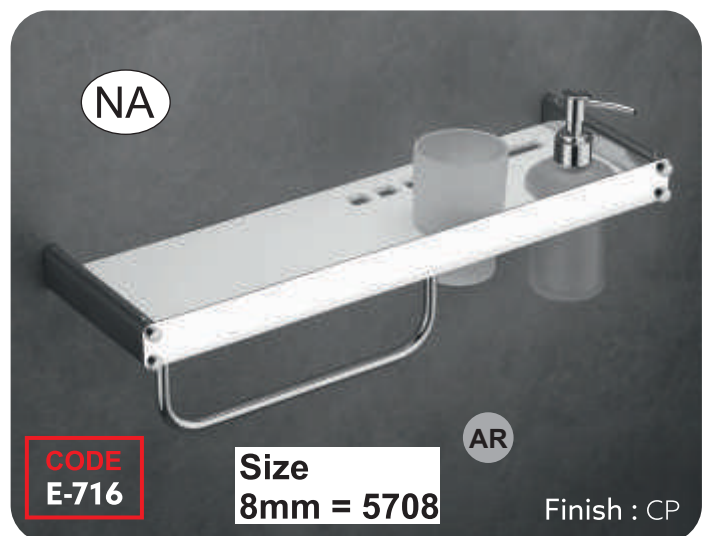

Material
Acrylic, Aluminum, Glass & SS-304

Available Colors
Brown Marble, White Marble, Milky White

Available Size

INCH	24
MM	600

Material

Acrylic, Aluminum & SS-304

Available Colors

Brown Marble, White Marble, Milky White

CODE

Available Size

INCH	24	10
MM	600	250

Material
Acrylic & SS-304

Available Colors
Brown Marble, White Marble, Milky White

Available Size

INCH	18 x 05
MM	440 x 133

Material