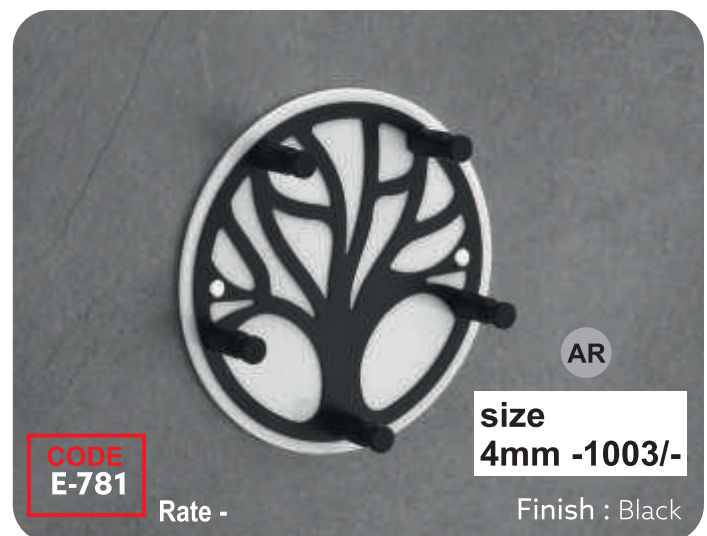

Material
Acrylic, Aluminum & SS-202

Available Colors
Milky White