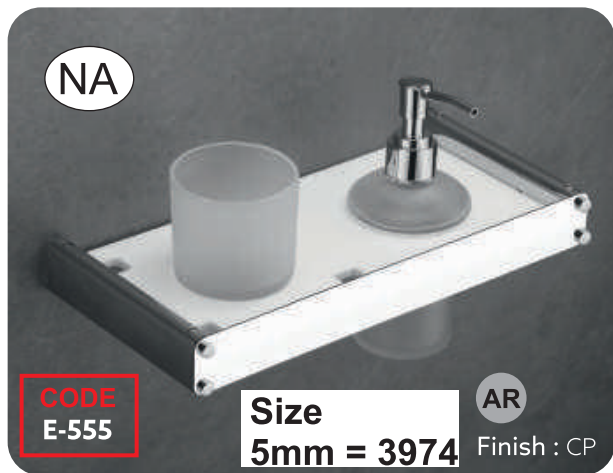

Material
Acrylic, Aluminum, Glass & SS-304

Available Colors
Brown Marble, White Marble, Milky White