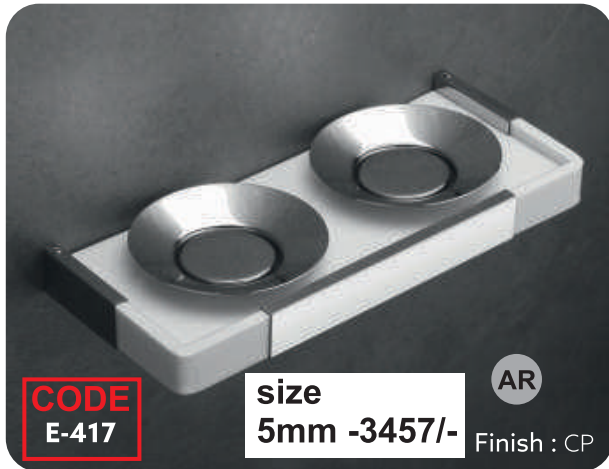

Material
Acrylic, Aluminum & SS-304

Available Colors
Brown Marble, White Marble, Milky White