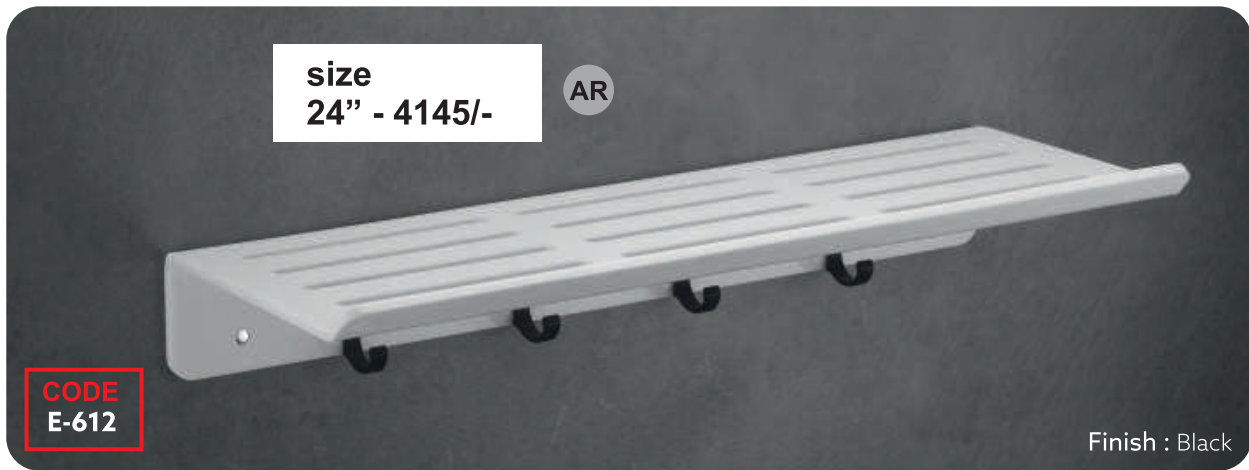

Material
Acrylic, Aluminum, Glass & SS-304

Available Colors
Brown Marble, White Marble, Milky White

Available Size

INCH	24
MM	600

Material

Acrylic, Aluminum & SS-304

Available Colors

Brown Marble, White Marble, Milky White