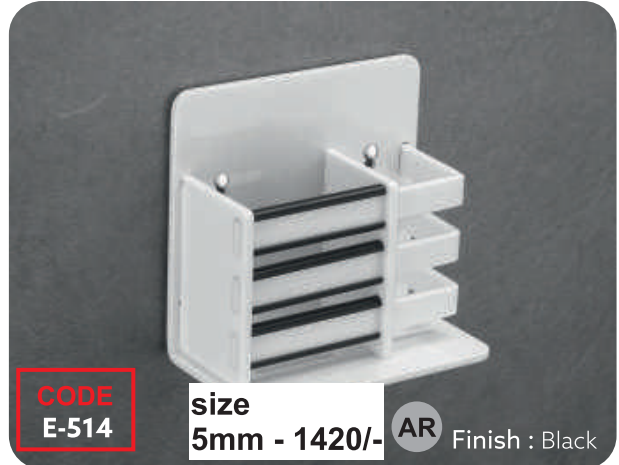

Material
Acrylic, Aluminum, Glass & SS-304

Available Colors
Brown Marble, White Marble, Milky White