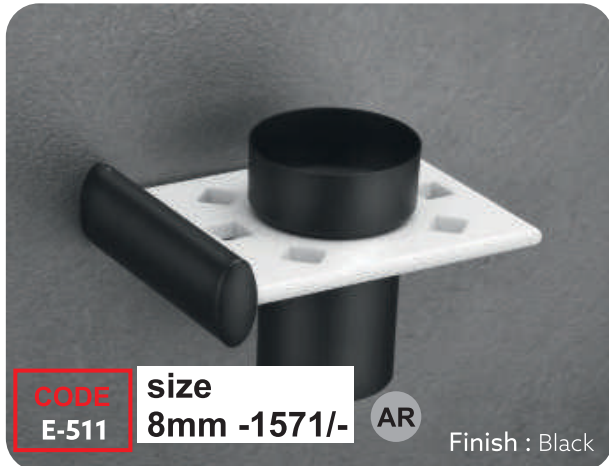

Material
Acrylic, Aluminum, Glass & SS-304

Available Colors
Brown Marble, White Marble, Milky White