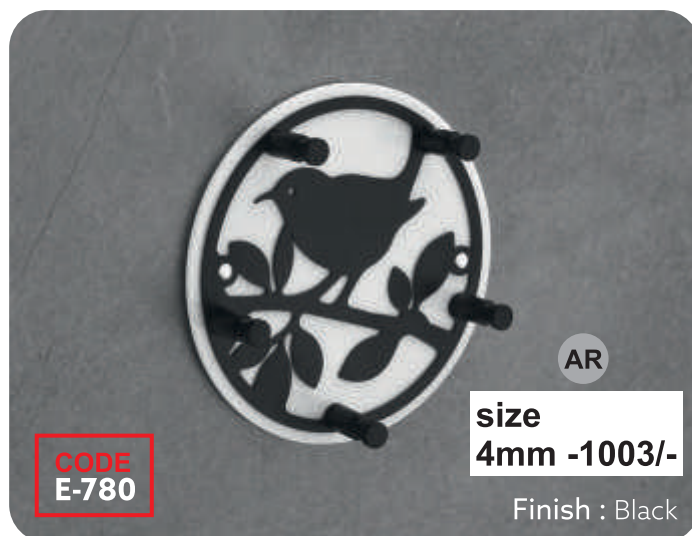

Material
Acrylic, Aluminum & SS-202

Available Colors
Milky White