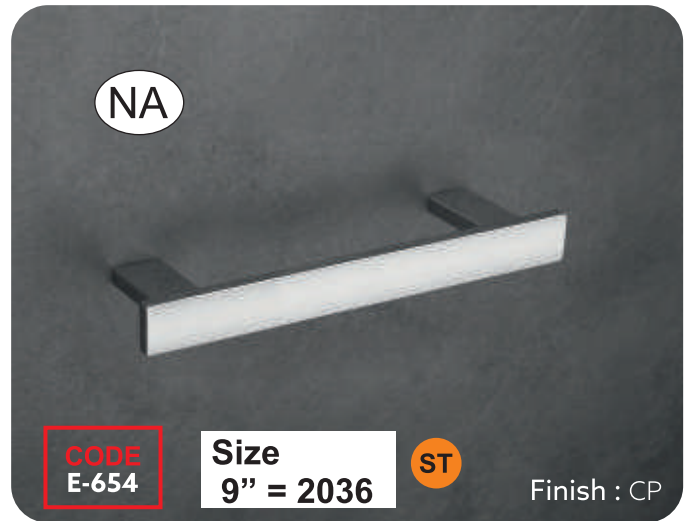

Material
Acrylic, Aluminum, Glass & SS-304

Available Colors
Brown Marble, White Marble, Milky White

Available Size

INCH	24
MM	600

Material

Acrylic, Aluminum & SS-304

Available Colors

Brown Marble, White Marble, Milky White

CODE

Available Size

INCH	24	10
MM	600	250

Material
Acrylic & SS-304

Available Colors
Brown Marble, White Marble, Milky White

Available Size

INCH	18 x 05
MM	440 x 133

Material