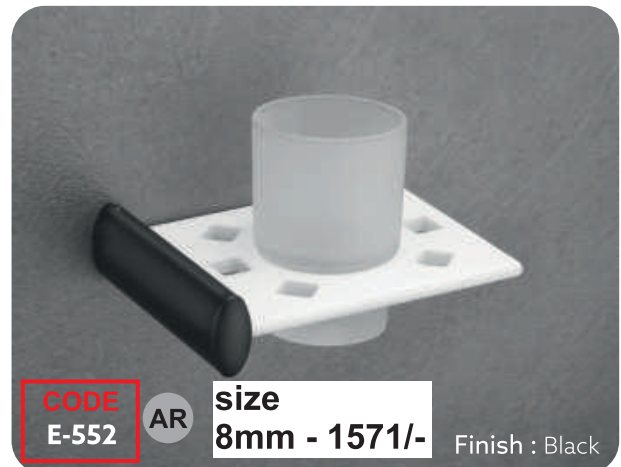

Material
Acrylic, Aluminum, Glass & SS-304

Available Colors
Brown Marble, White Marble, Milky White