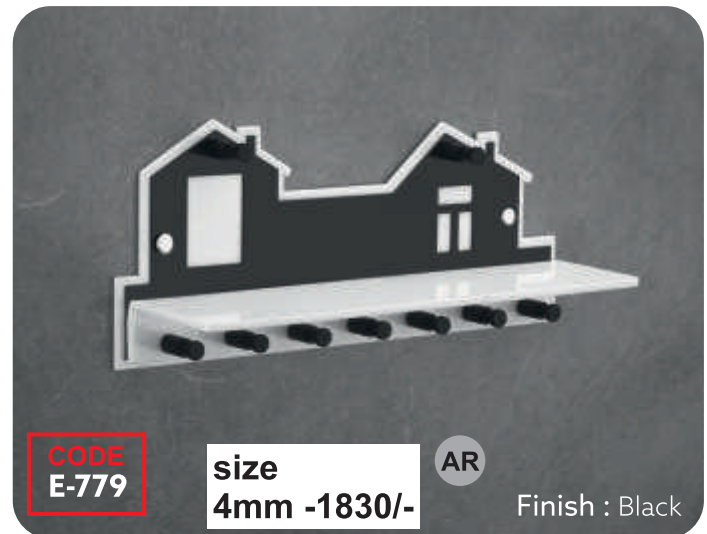

Material
Acrylic, Aluminum & SS-202

Available Colors
Milky White