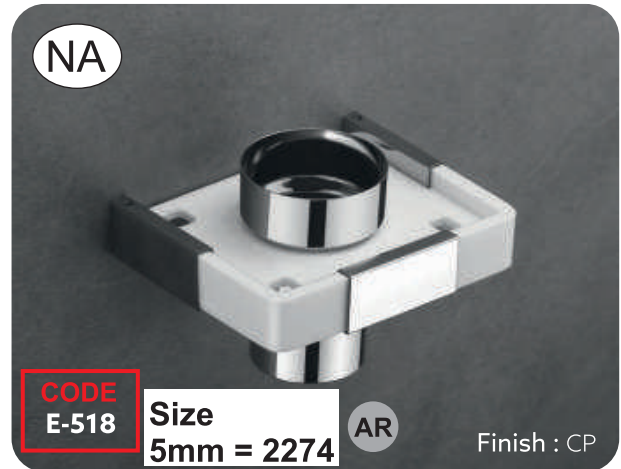

Material
Acrylic, Aluminum, Glass & SS-304

Available Colors
Brown Marble, White Marble, Milky White