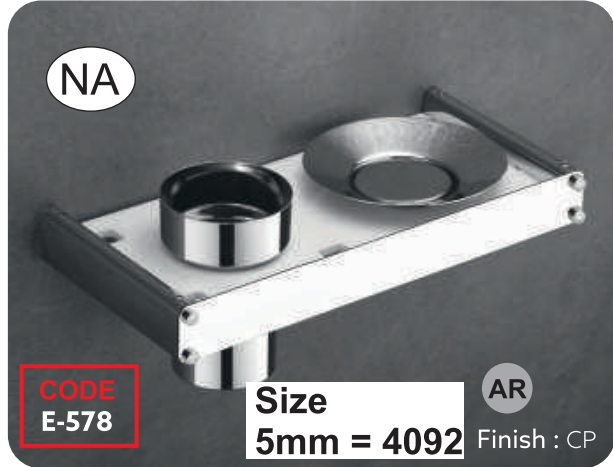

Material
Acrylic, Aluminum, Glass & SS-304

Available Colors
Brown Marble, White Marble, Milky White