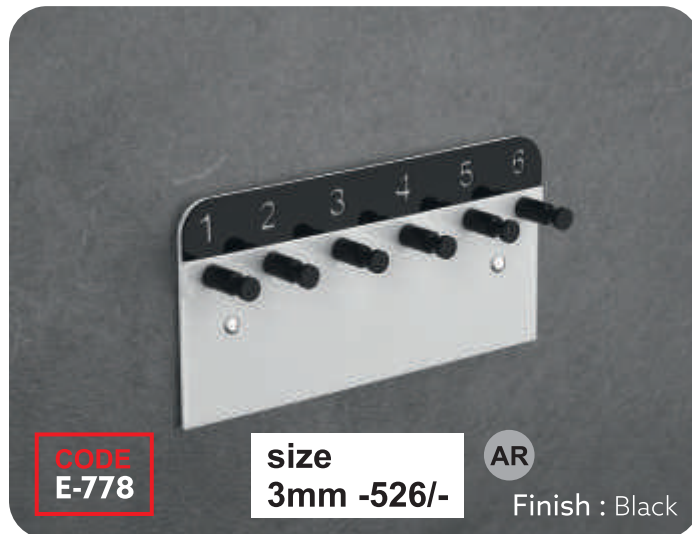

Material
Acrylic, Aluminum & SS-202

Available Colors
Milky White