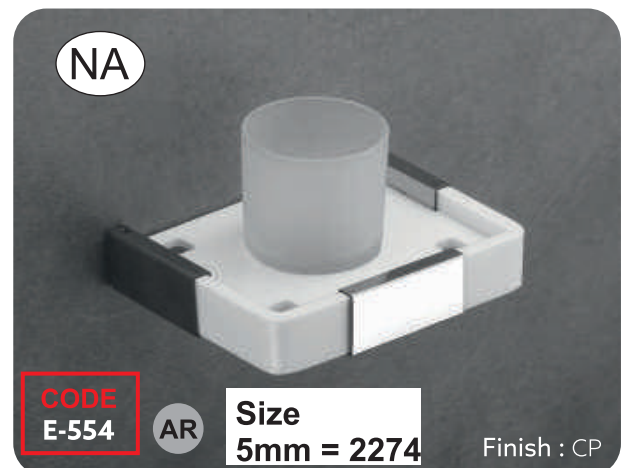

Material
Acrylic, Aluminum, Glass & SS-304

Available Colors
Brown Marble, White Marble, Milky White