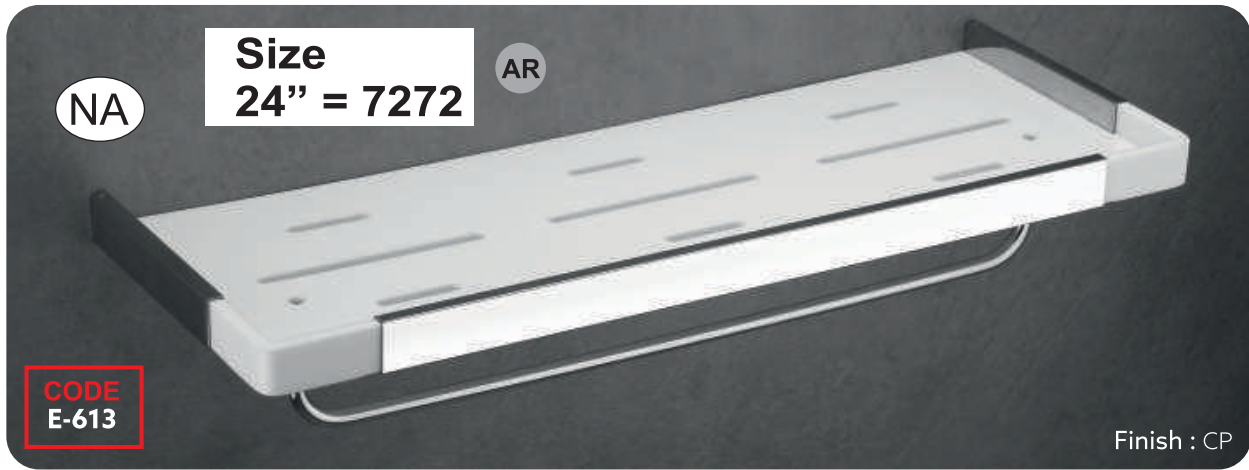

Available Size

INCH	24
MM	600

Material

Acrylic, Aluminum & SS-304

Available Colors

Brown Marble, White Marble, Milky White