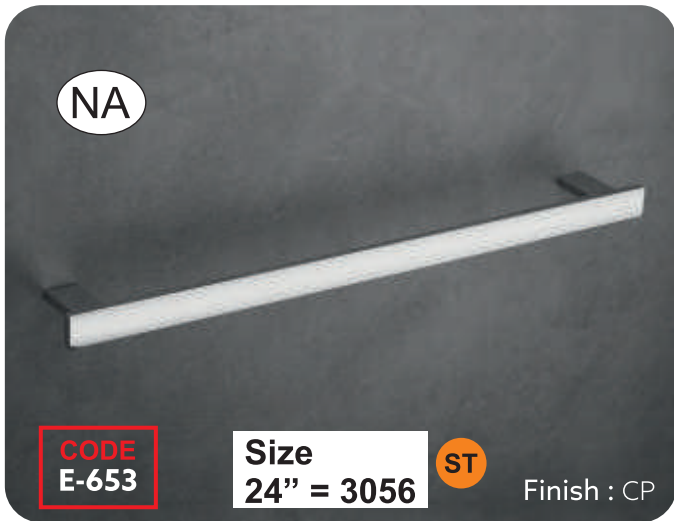

CODE

Available Size

INCH	24	10
MM	600	250

Material
Acrylic & SS-304

Available Colors
Brown Marble, White Marble, Milky White

Available Size

INCH	18 x 05
MM	440 x 133

Material