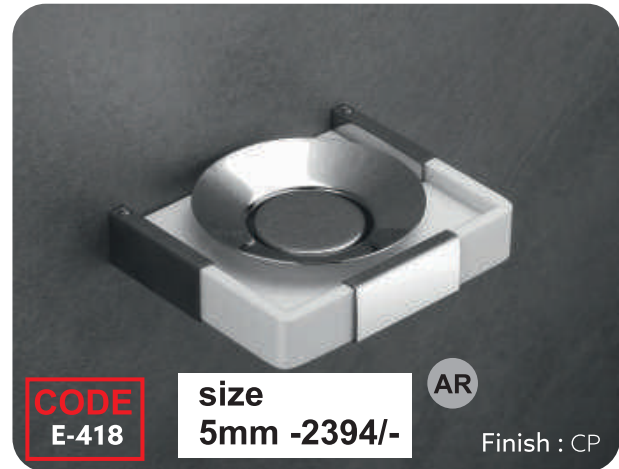

Material
Acrylic, Aluminum & SS-304

Available Colors
Brown Marble, White Marble, Milky White