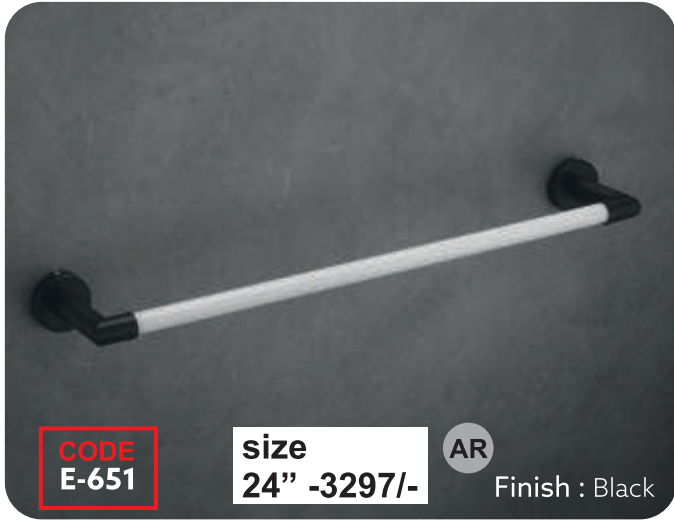

Material
Acrylic, Aluminum, Glass & SS-304

Available Colors
Brown Marble, White Marble, Milky White

Available Size

INCH	24
MM	600

Material

Acrylic, Aluminum & SS-304

Available Colors

Brown Marble, White Marble, Milky White

CODE

Available Size

INCH	24	10
MM	600	250

Material
Acrylic & SS-304

Available Colors
Brown Marble, White Marble, Milky White

Available Size

INCH	18 x 05
MM	440 x 133

Material