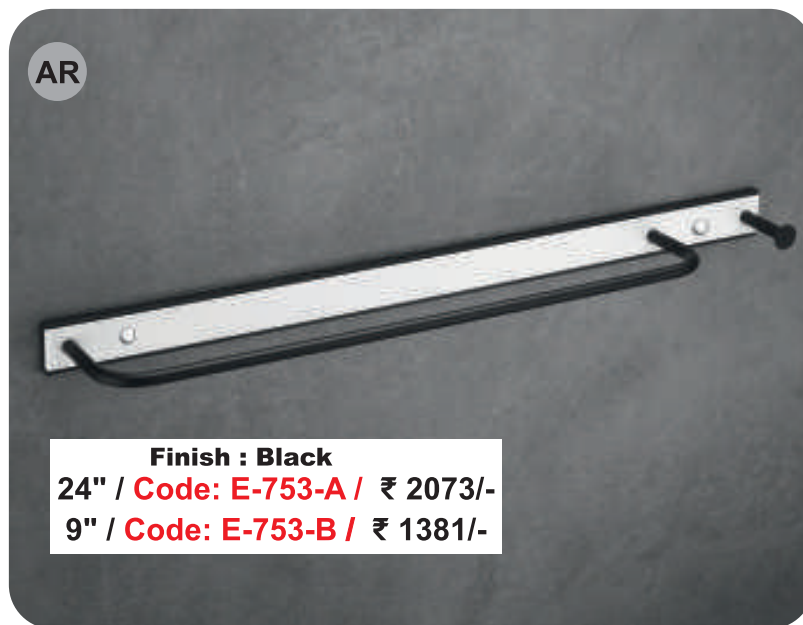

Material
Acrylic, Aluminum & SS-202

Available Colors
Brown Marble, White Marble, Milky White