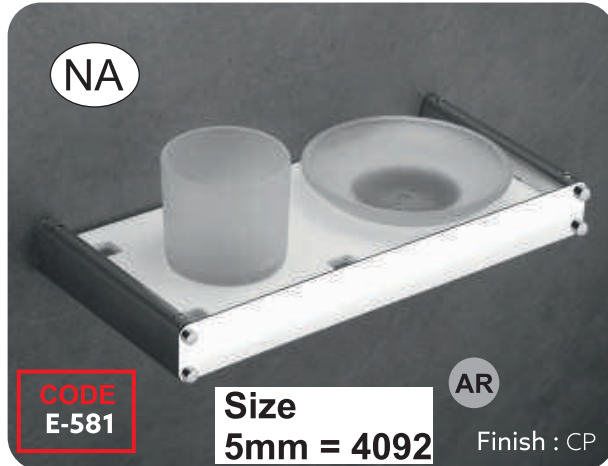

Material
Acrylic, Aluminum, Glass & SS-304

Available Colors
Brown Marble, White Marble, Milky White