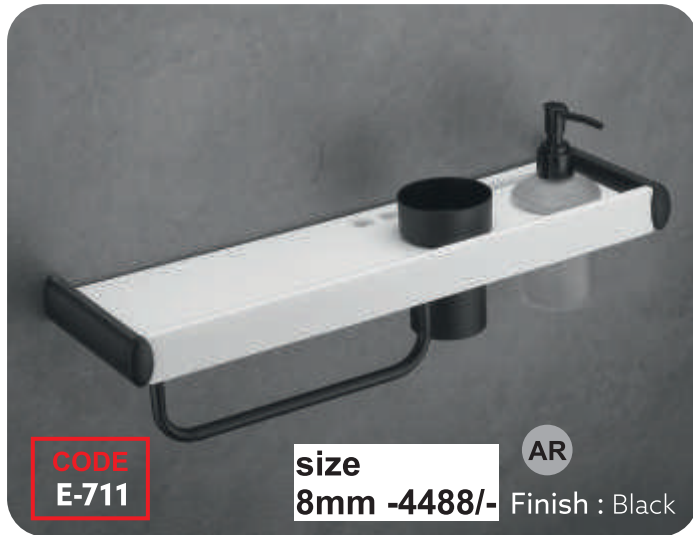

CODE

Available Size

INCH	24	10
MM	600	250

Material
Acrylic & SS-304

Available Colors
Brown Marble, White Marble, Milky White

Available Size

INCH	18 x 05
MM	440 x 133

Material