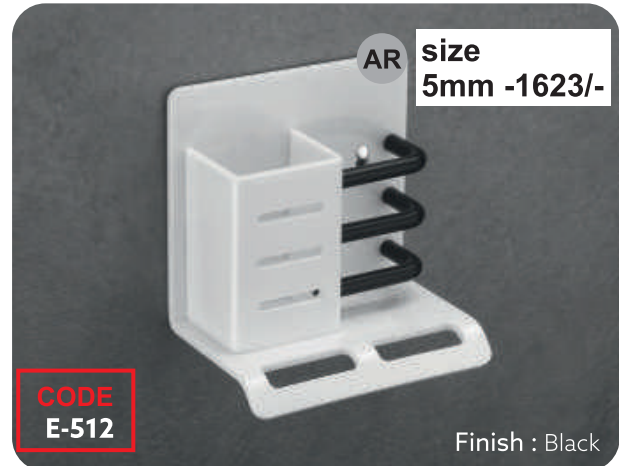

Material
Acrylic, Aluminum, Glass & SS-304

Available Colors
Brown Marble, White Marble, Milky White