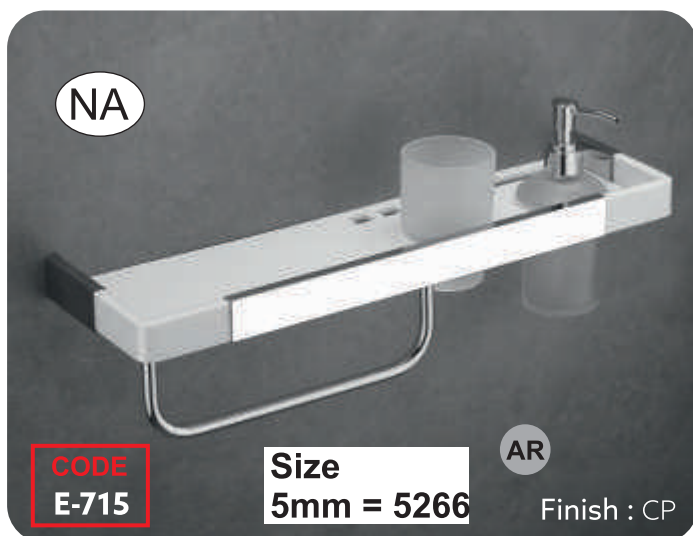

CODE

Available Size

INCH	24	10
MM	600	250

Material
Acrylic & SS-304

Available Colors
Brown Marble, White Marble, Milky White

Available Size

INCH	18 x 05
MM	440 x 133

Material