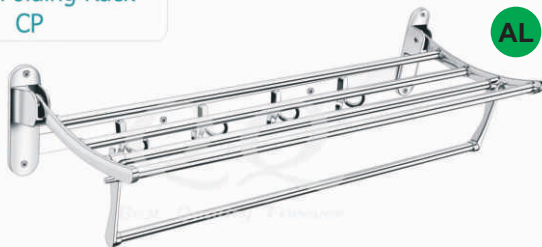

Round Folding Rack CP

Round Folding Rack CP
18"/ Code: Q-112-A / ₹ 2160/-
24"/ Code: Q-112-B / ₹ 2300/-