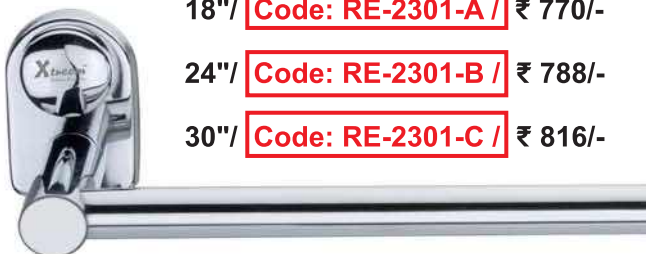

ST

₹ 960/-

TOWEL ROD

18" / Code: RE-2301-A / ₹ 770/-

24" / Code: RE-2301-B / ₹ 788/-

30" / Code: RE-2301-C / ₹ 816/-

ST

CODE: RE-2302
Towel Ring