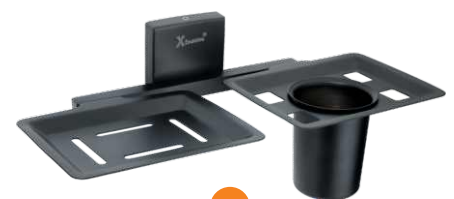

18"/ Code: DF-11101-A / ₹ 1120/-

24"/ Code: DF-11101-B / ₹ 1132/-

30"/ Code: DF-11101-C / ₹ 1164/-

CODE: DF-11104

Tumbler Holder

ST

RATE = 690

ST

CODE: DF-11103  
Soap Disk

RATE = 548

ST

CODE: DF-11105  
Coat Hook

RATE = 424

CODE: DF-11111

Liquid Soap Dispenser

ST

RATE = 1124

ST

CODE: DF-11108  
Double Soap Disk

RATE = 1312

ST

CODE: DF-11109  
Soap Disk with Tumbler

RATE = 1444

## Exter Series (Opex Black Coper)

Towel Rack

ST

18"/ **CODE: EX-13107-A/** ₹ 2640/-

24"/ **CODE: EX-13107-B/** ₹ 2684/-

Towel Rod

ST

18"/ **CODE: EX-13101-A/** ₹ 1144/-