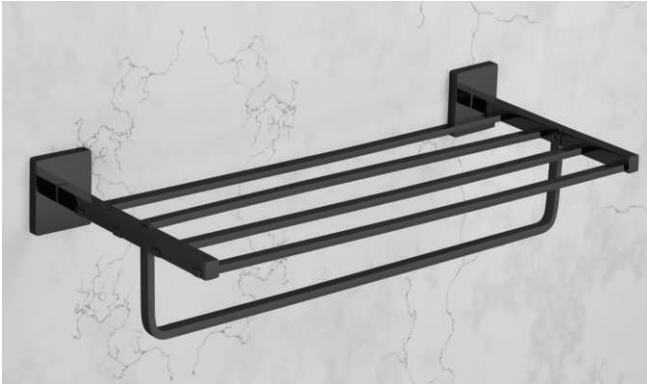

Code : TRI-Black - 401
Towel Rack 24" ₹ - 9136/-

BR