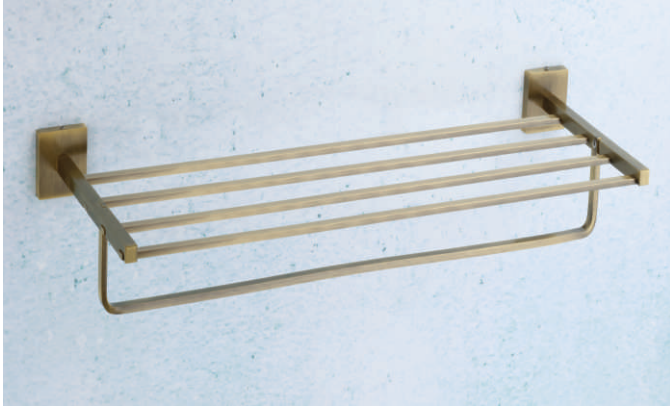

CODE
Antique TRI - 401
Towel Rack 24" ₹ 9136/-

BR