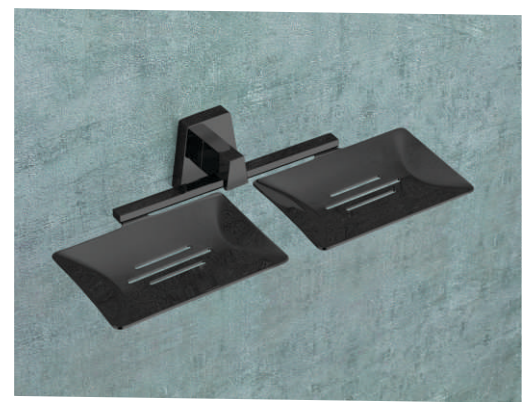

BR

CODE
Black TRI - 210
Double Soap Dish
₹ - 3270/-