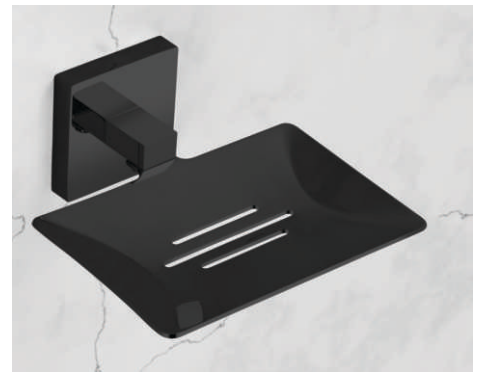

BR

BR

Code : Black TRI-408
Robe Hook
₹ - 1359/-

BR

CODE
Black TRI - 406
Glass Tumbler Holder
₹ -1978/-

CODE
TRI-Black - 407
Glass Soap Dish ₹ - 1978/-

BR

BR