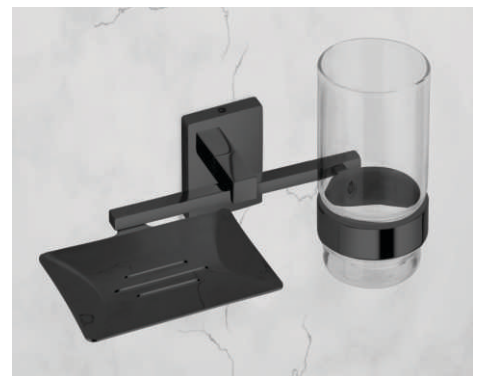

CODE
Black TRI - 403
Brass Soap Dish
₹ - 1721/-

Code:TRI-Black - 410
Double Soap Dish ₹ -3114/-

BR

Code:TRI-Black - 409
Toilet Paper Holder ₹ -2809/-

BR

Code:TRI-Black - 411
Combo ₹ -3020/-

BR

Code : Gold TRI-401
Towel Bar 24" ₹ - 13892/-