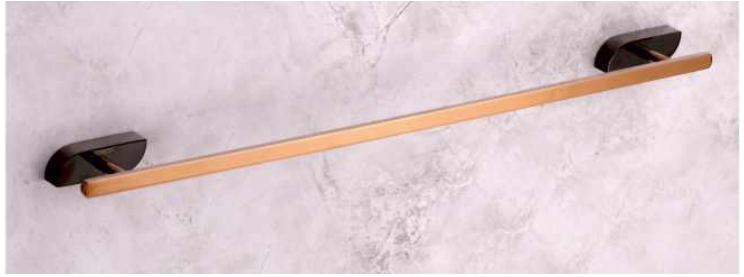

BR

Code: Rose Gold TRI-411
Combo
₹ - 4077/-

BR

BR

CODE TRI - 1001
Towel Rack Black Rose Gold 24" ₹ -17063/-

BR

CODE TRI - 1002
Towel Bar Black Rose Gold 24" ₹ - 5033/-

CODE TRI - 1003
Brass Soap Dish Black Rose Gold ₹ -3188/-