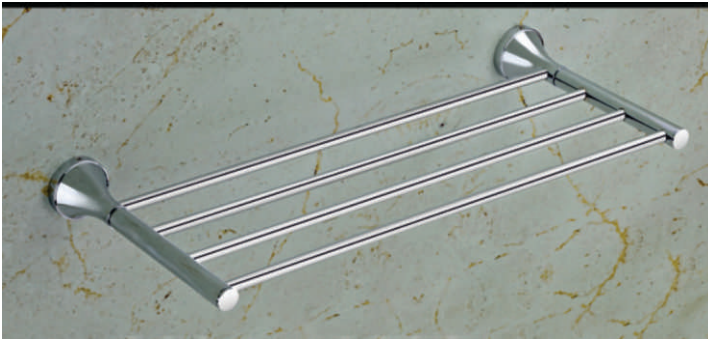

BR

CODE : TRI-301 CP
Towel Rack 24" ₹ - 6327/-