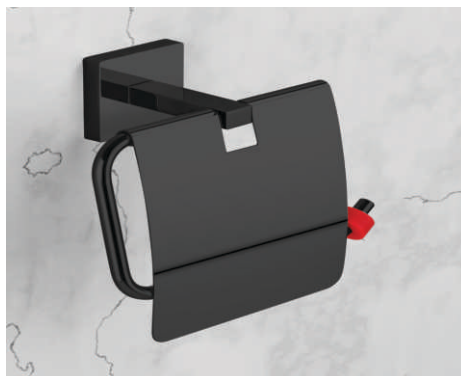

Code:TRI-Black - 409
Toilet Paper Holder ₹ -2809/-

BR