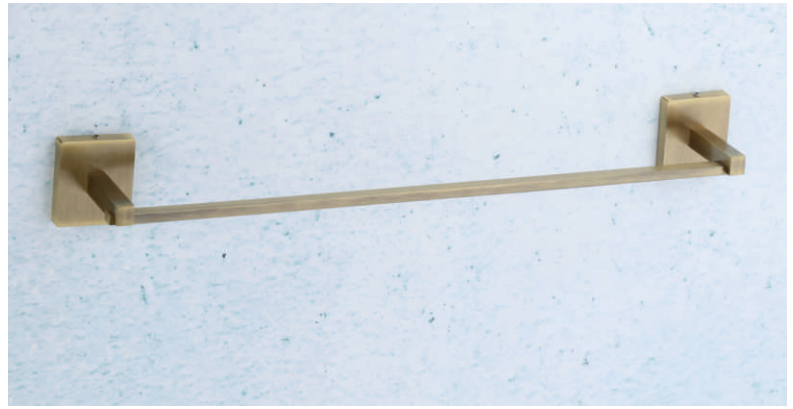

CODE
Antique TRI - 402
Towel Bar 24" ₹ - 3201/-

BR