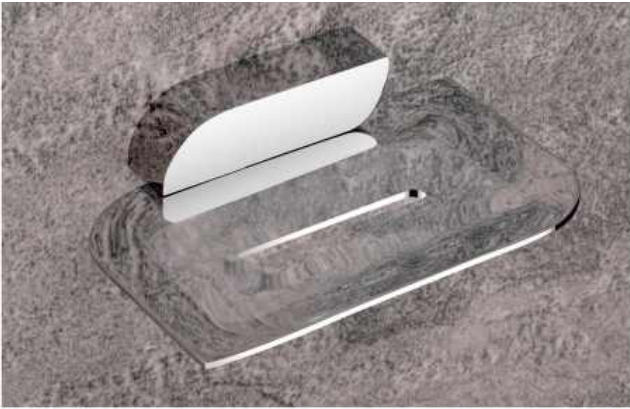

BR

BR

CODE : TRJ - 1009
Toilet Paper Holder Black Rose Gold ₹- 4972/-

BR

CODE
TRI - 1001
Towel Rack ₹ - 24'' -10523/-

BR

CODE
TRI - 1002
Towel Bar ₹ 24'' -3881/-

CODE
TRI - 1003
Brass Soap Dish ₹ -2235/-