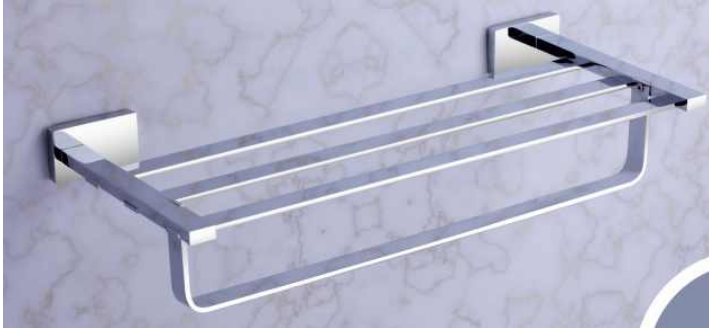

BRASS BATH ACCESSORIES

CODE
TRI - 501
Towel Rack 24" ₹ - 10316

BR