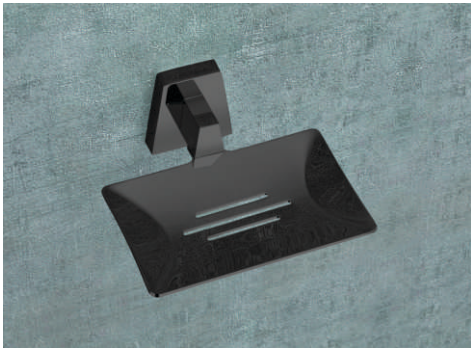

BR

CODE
Black TRI - 203
Brass Soap Dish ₹ - 1721/-