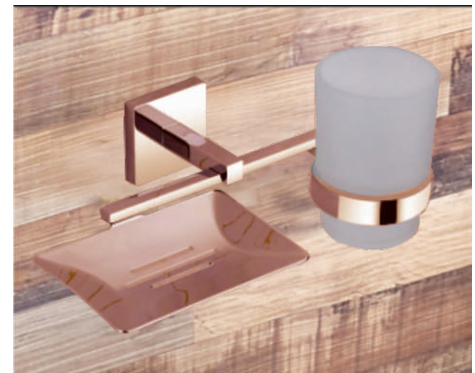

Code: Rose Gold TRI-409
Toilet Paper Holder 4288/-

BR

Code: Rose Gold TRI-408
Robe Hook 1646/-

BR

Code: RoseGold TRI-403
Brass Soap Dish 2386/-

BR

Code: Rose Gold TRI-404
Napkin Ring
₹ - 2537/-

Code: Rose Gold TRI-410
Dual Soap Dish
₹ - 4575/-