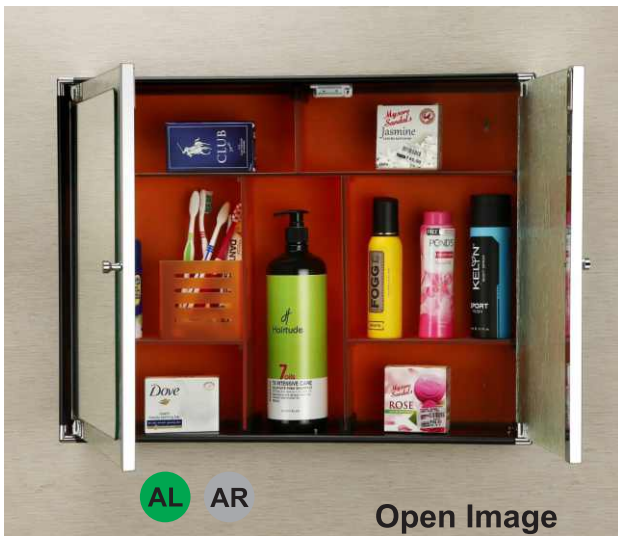

AL AR

Open Image

Cabinet

Size 14"x20

Color

Code- 002  
Black  
rate-7788/-

Code- 002-A  
Wooden  
rate-8260/-

Closed Image

AL AR

Open Image

Cabinet

Size 24"x18

Color

Code- 003  
Black  
rate-12508

Code- 003-A  
Wooden  
rate-12980

Closed Image